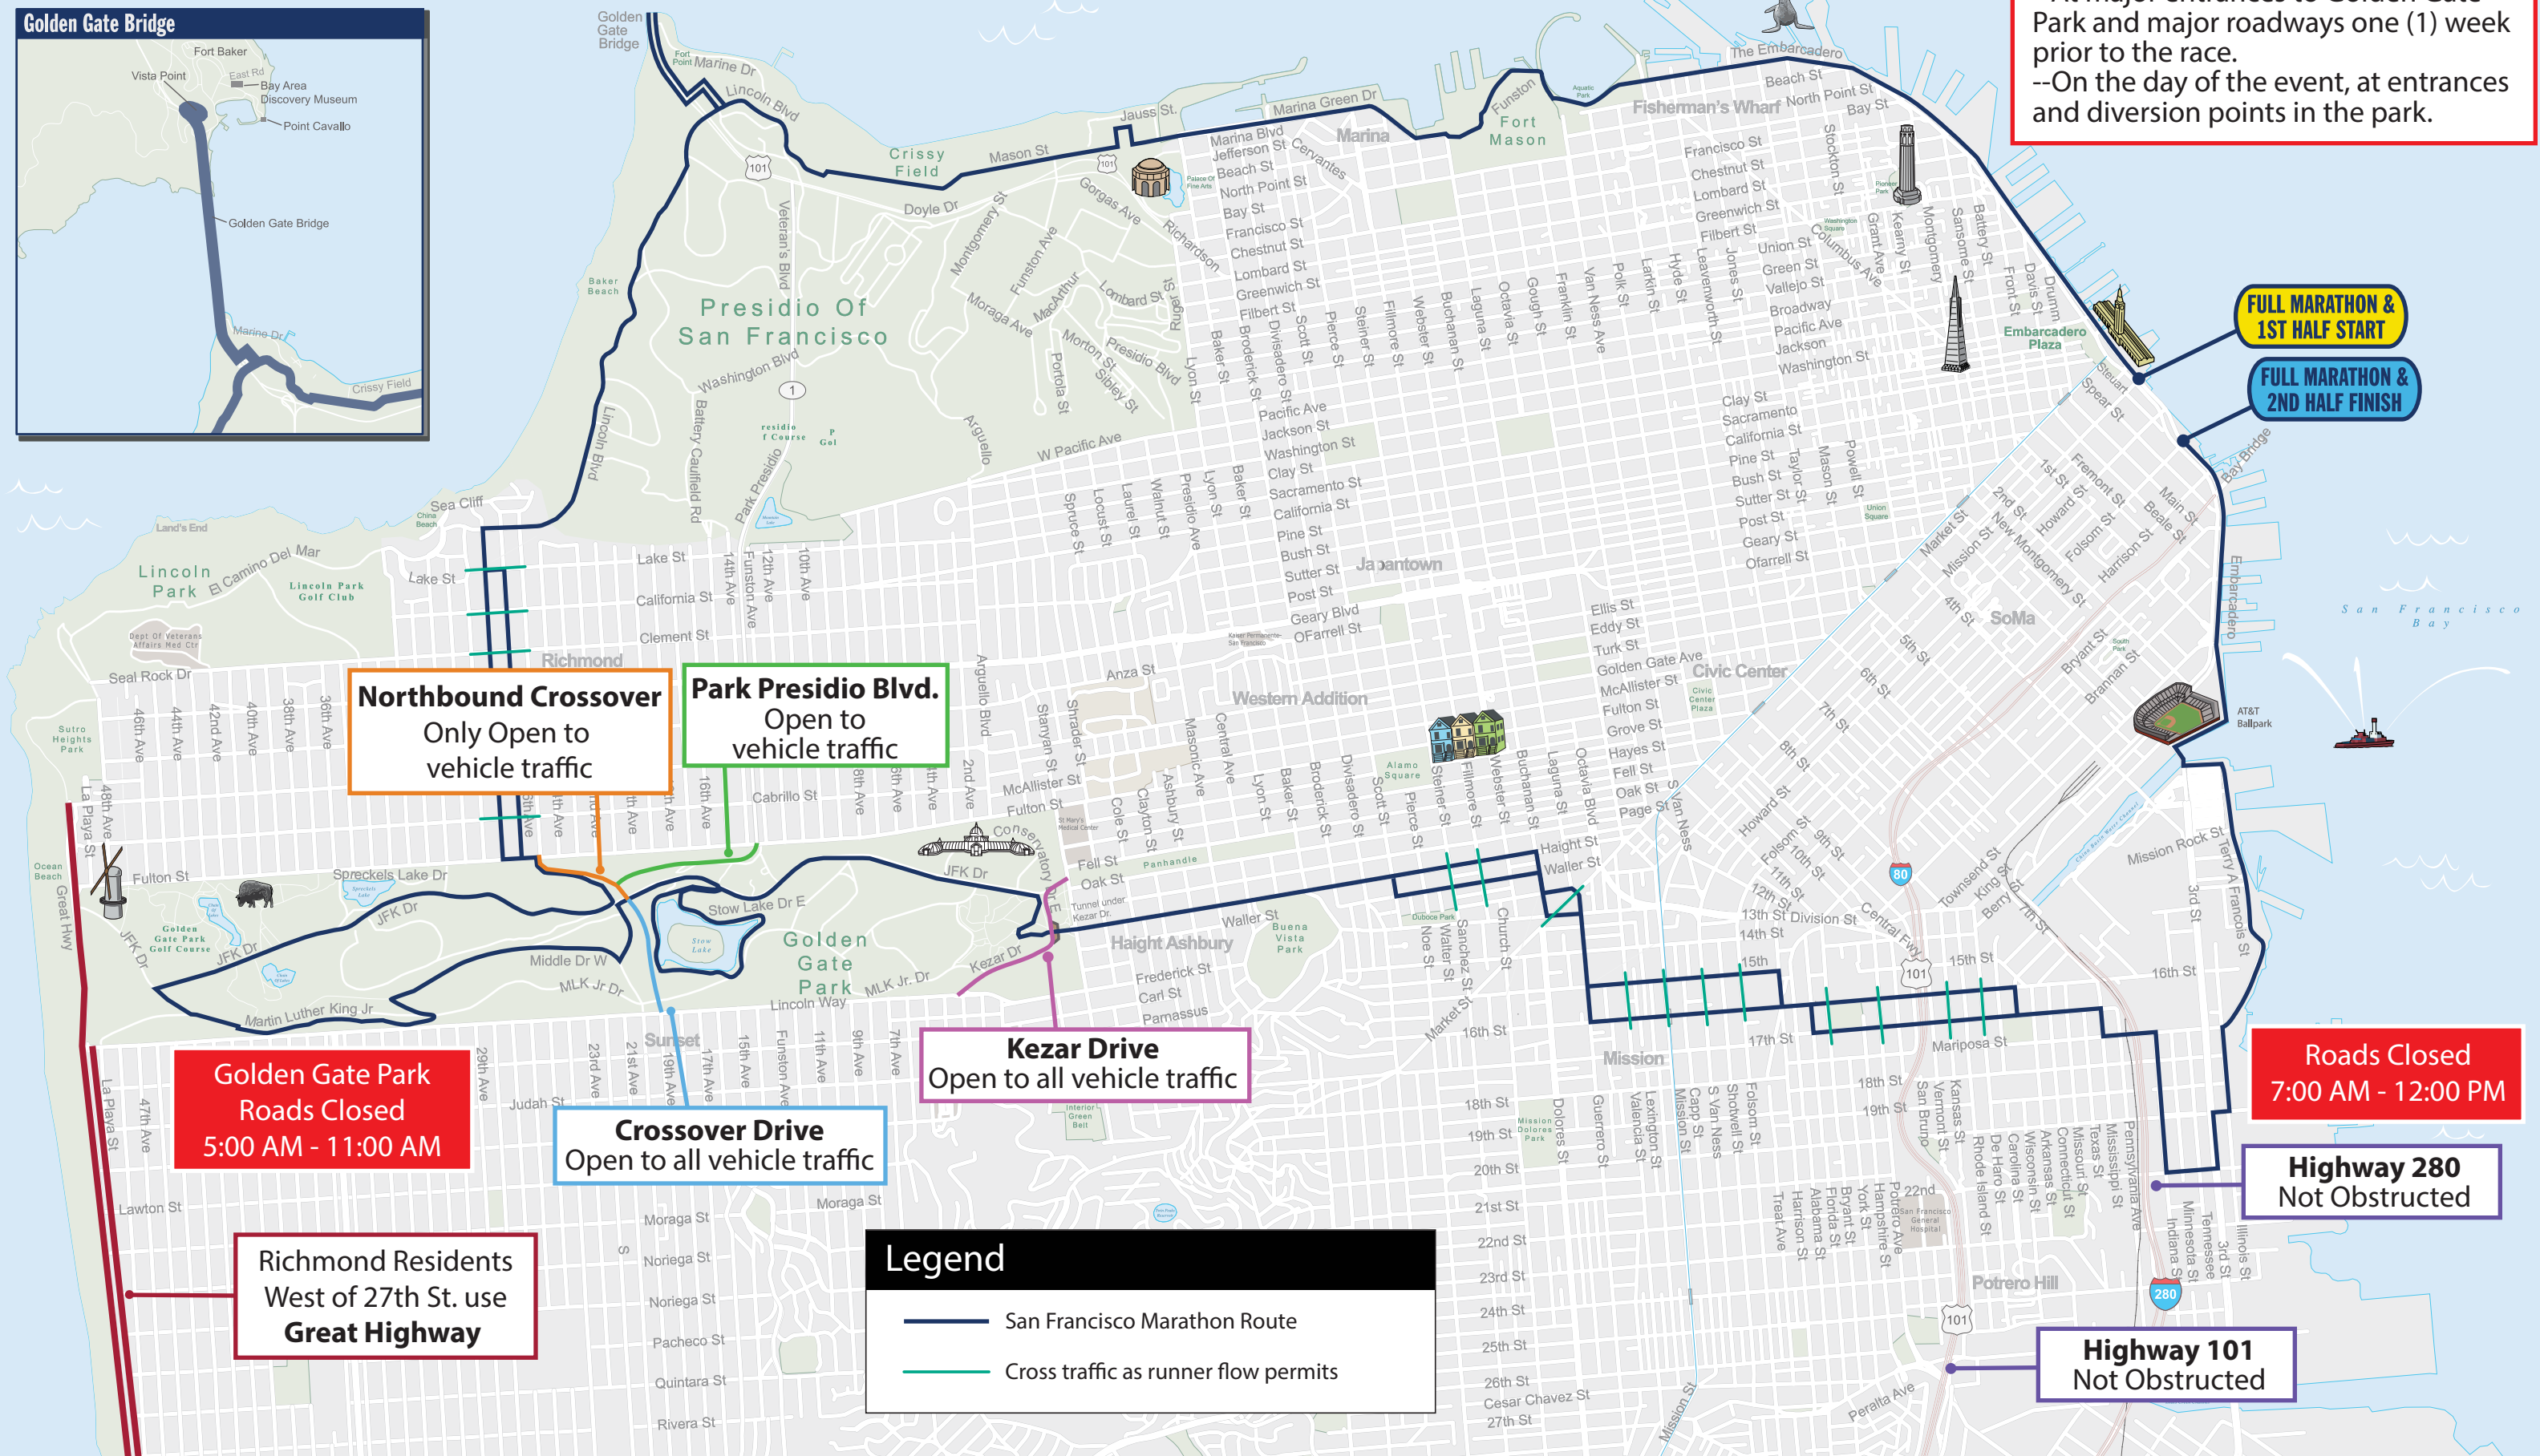

THE SAN FRANCISCO MARATHON®

Road Closure notice will be posted:

- At major entrances to Golden Gate Park and major roadways one (1) week prior to the race.
- On the day of the event, at entrances and diversion points in the park.

FULL MARATHON & 1ST HALF START

FULL MARATHON & 2ND HALF FINISH

Northbound Crossover
Only Open to vehicle traffic

Park Presidio Blvd.
Open to vehicle traffic

Kezar Drive
Open to all vehicle traffic

Crossover Drive
Open to all vehicle traffic

Golden Gate Park
Roads Closed
5:00 AM - 11:00 AM

Roads Closed
7:00 AM - 12:00 PM

Highway 280
Not Obstructed

Highway 101
Not Obstructed

Richmond Residents
West of 27th St. use
Great Highway

Legend

- San Francisco Marathon Route
- Cross traffic as runner flow permits