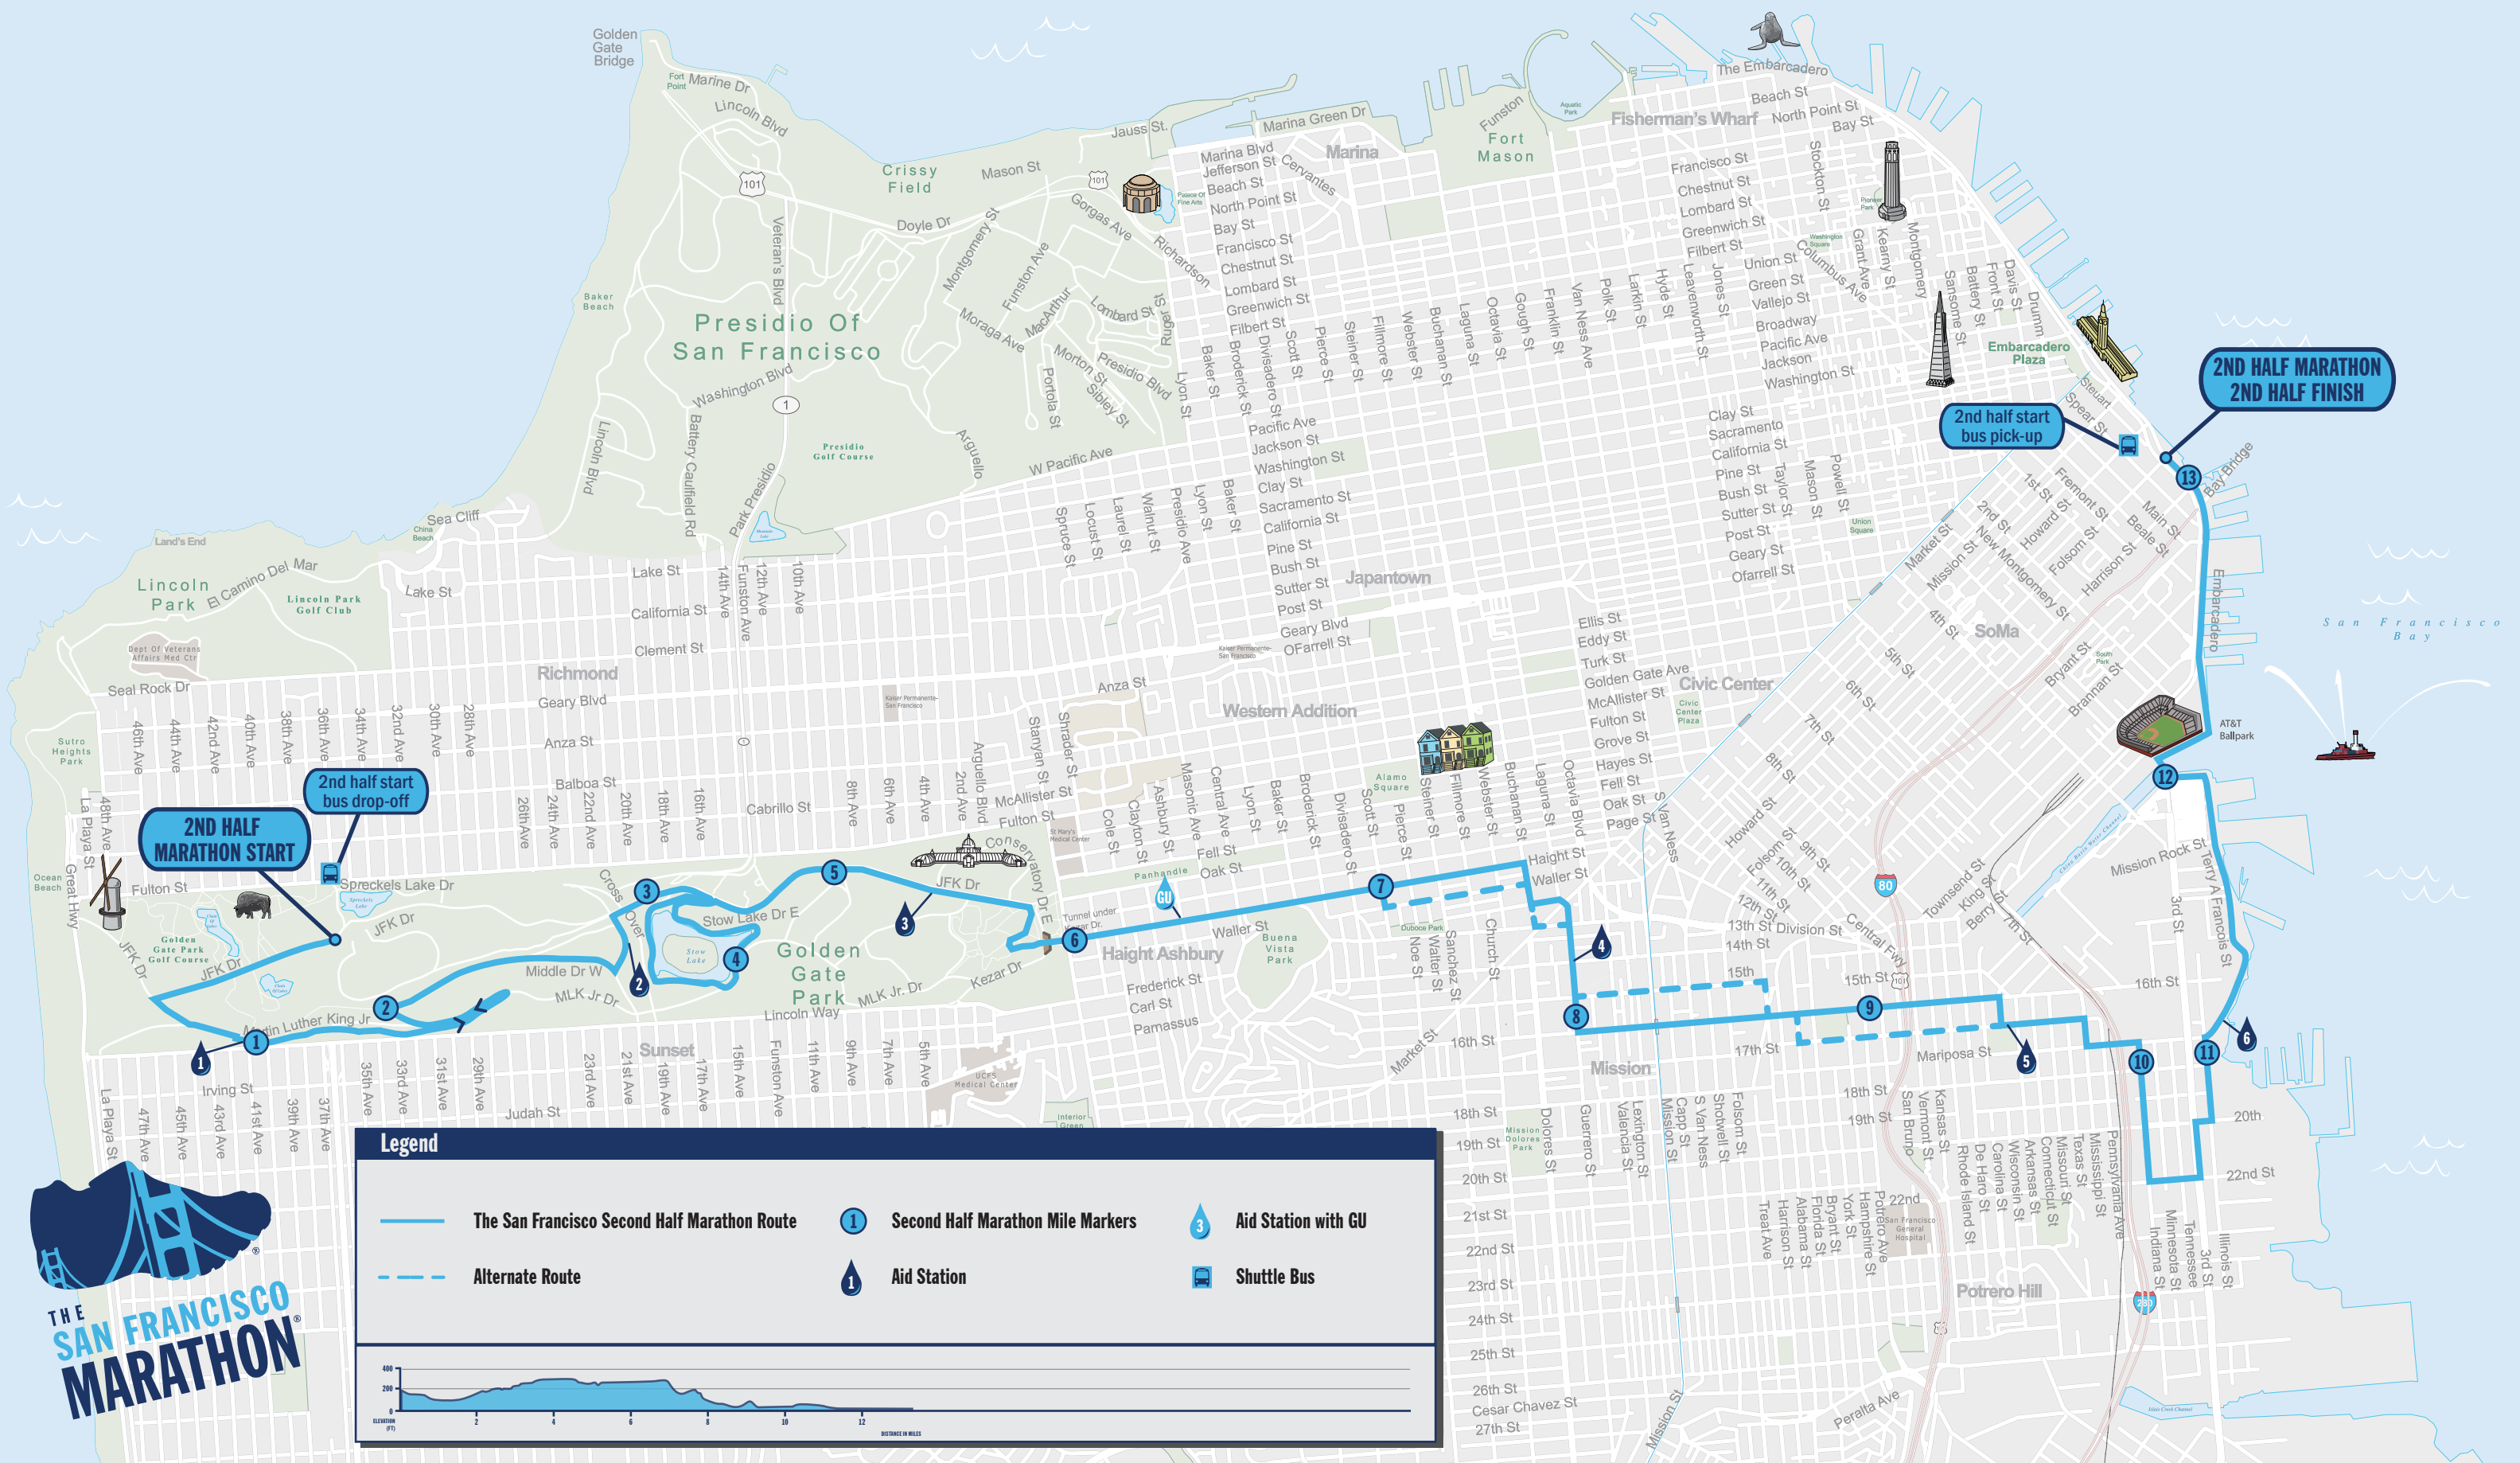

THE SAN FRANCISCO MARATHON

**2ND HALF MARATHON
2ND HALF FINISH**

**2nd half start
bus pick-up**

**2nd half start
bus drop-off**

**2ND HALF
MARATHON START**

Legend

- The San Francisco Second Half Marathon Route
- - - Alternate Route
- ① Second Half Marathon Mile Markers
- ① Aid Station
- ③ Aid Station with GU
- 🚌 Shuttle Bus