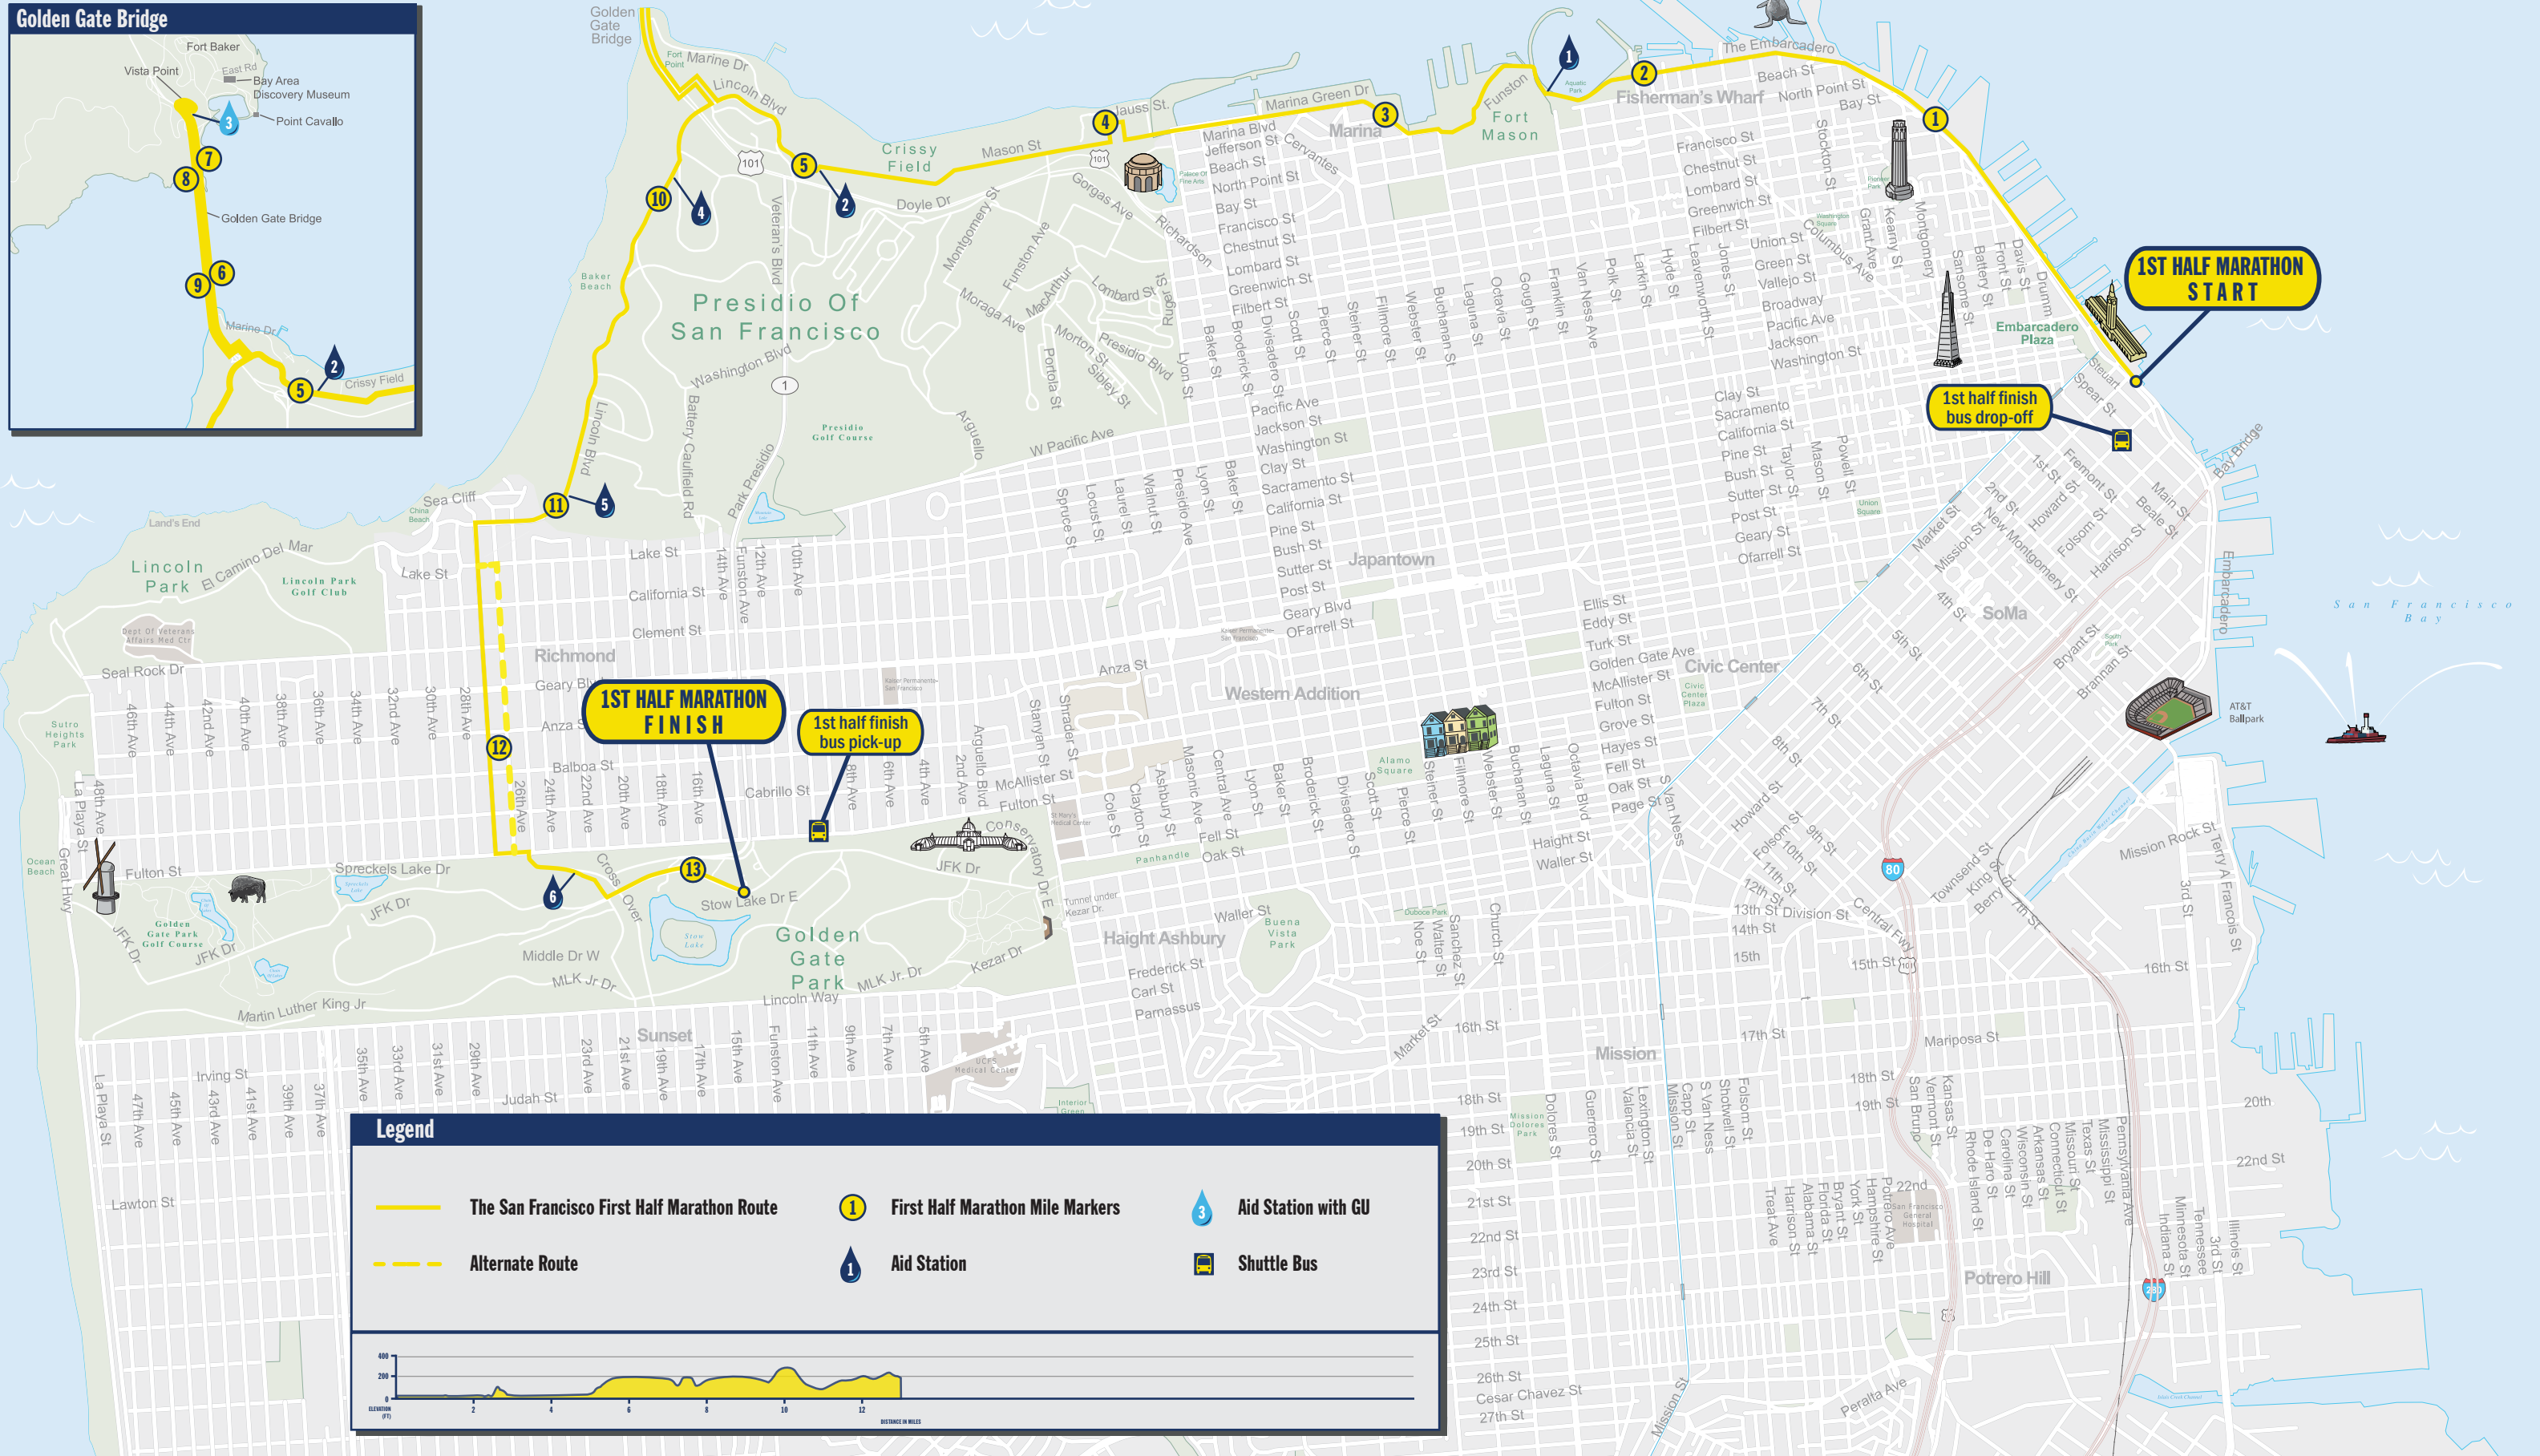

THE SAN FRANCISCO MARATHON®

1ST HALF MARATHON FINISH

1st half finish bus pick-up

1st half finish bus drop-off

1ST HALF MARATHON START

Legend

- The San Francisco First Half Marathon Route
- Alternate Route
- First Half Marathon Mile Markers
- Aid Station
- Aid Station with GU
- Shuttle Bus

The elevation profile shows the terrain of the route, starting at 0 feet at mile 0 and reaching a peak of approximately 400 feet at mile 10, before descending to 0 feet at mile 12.