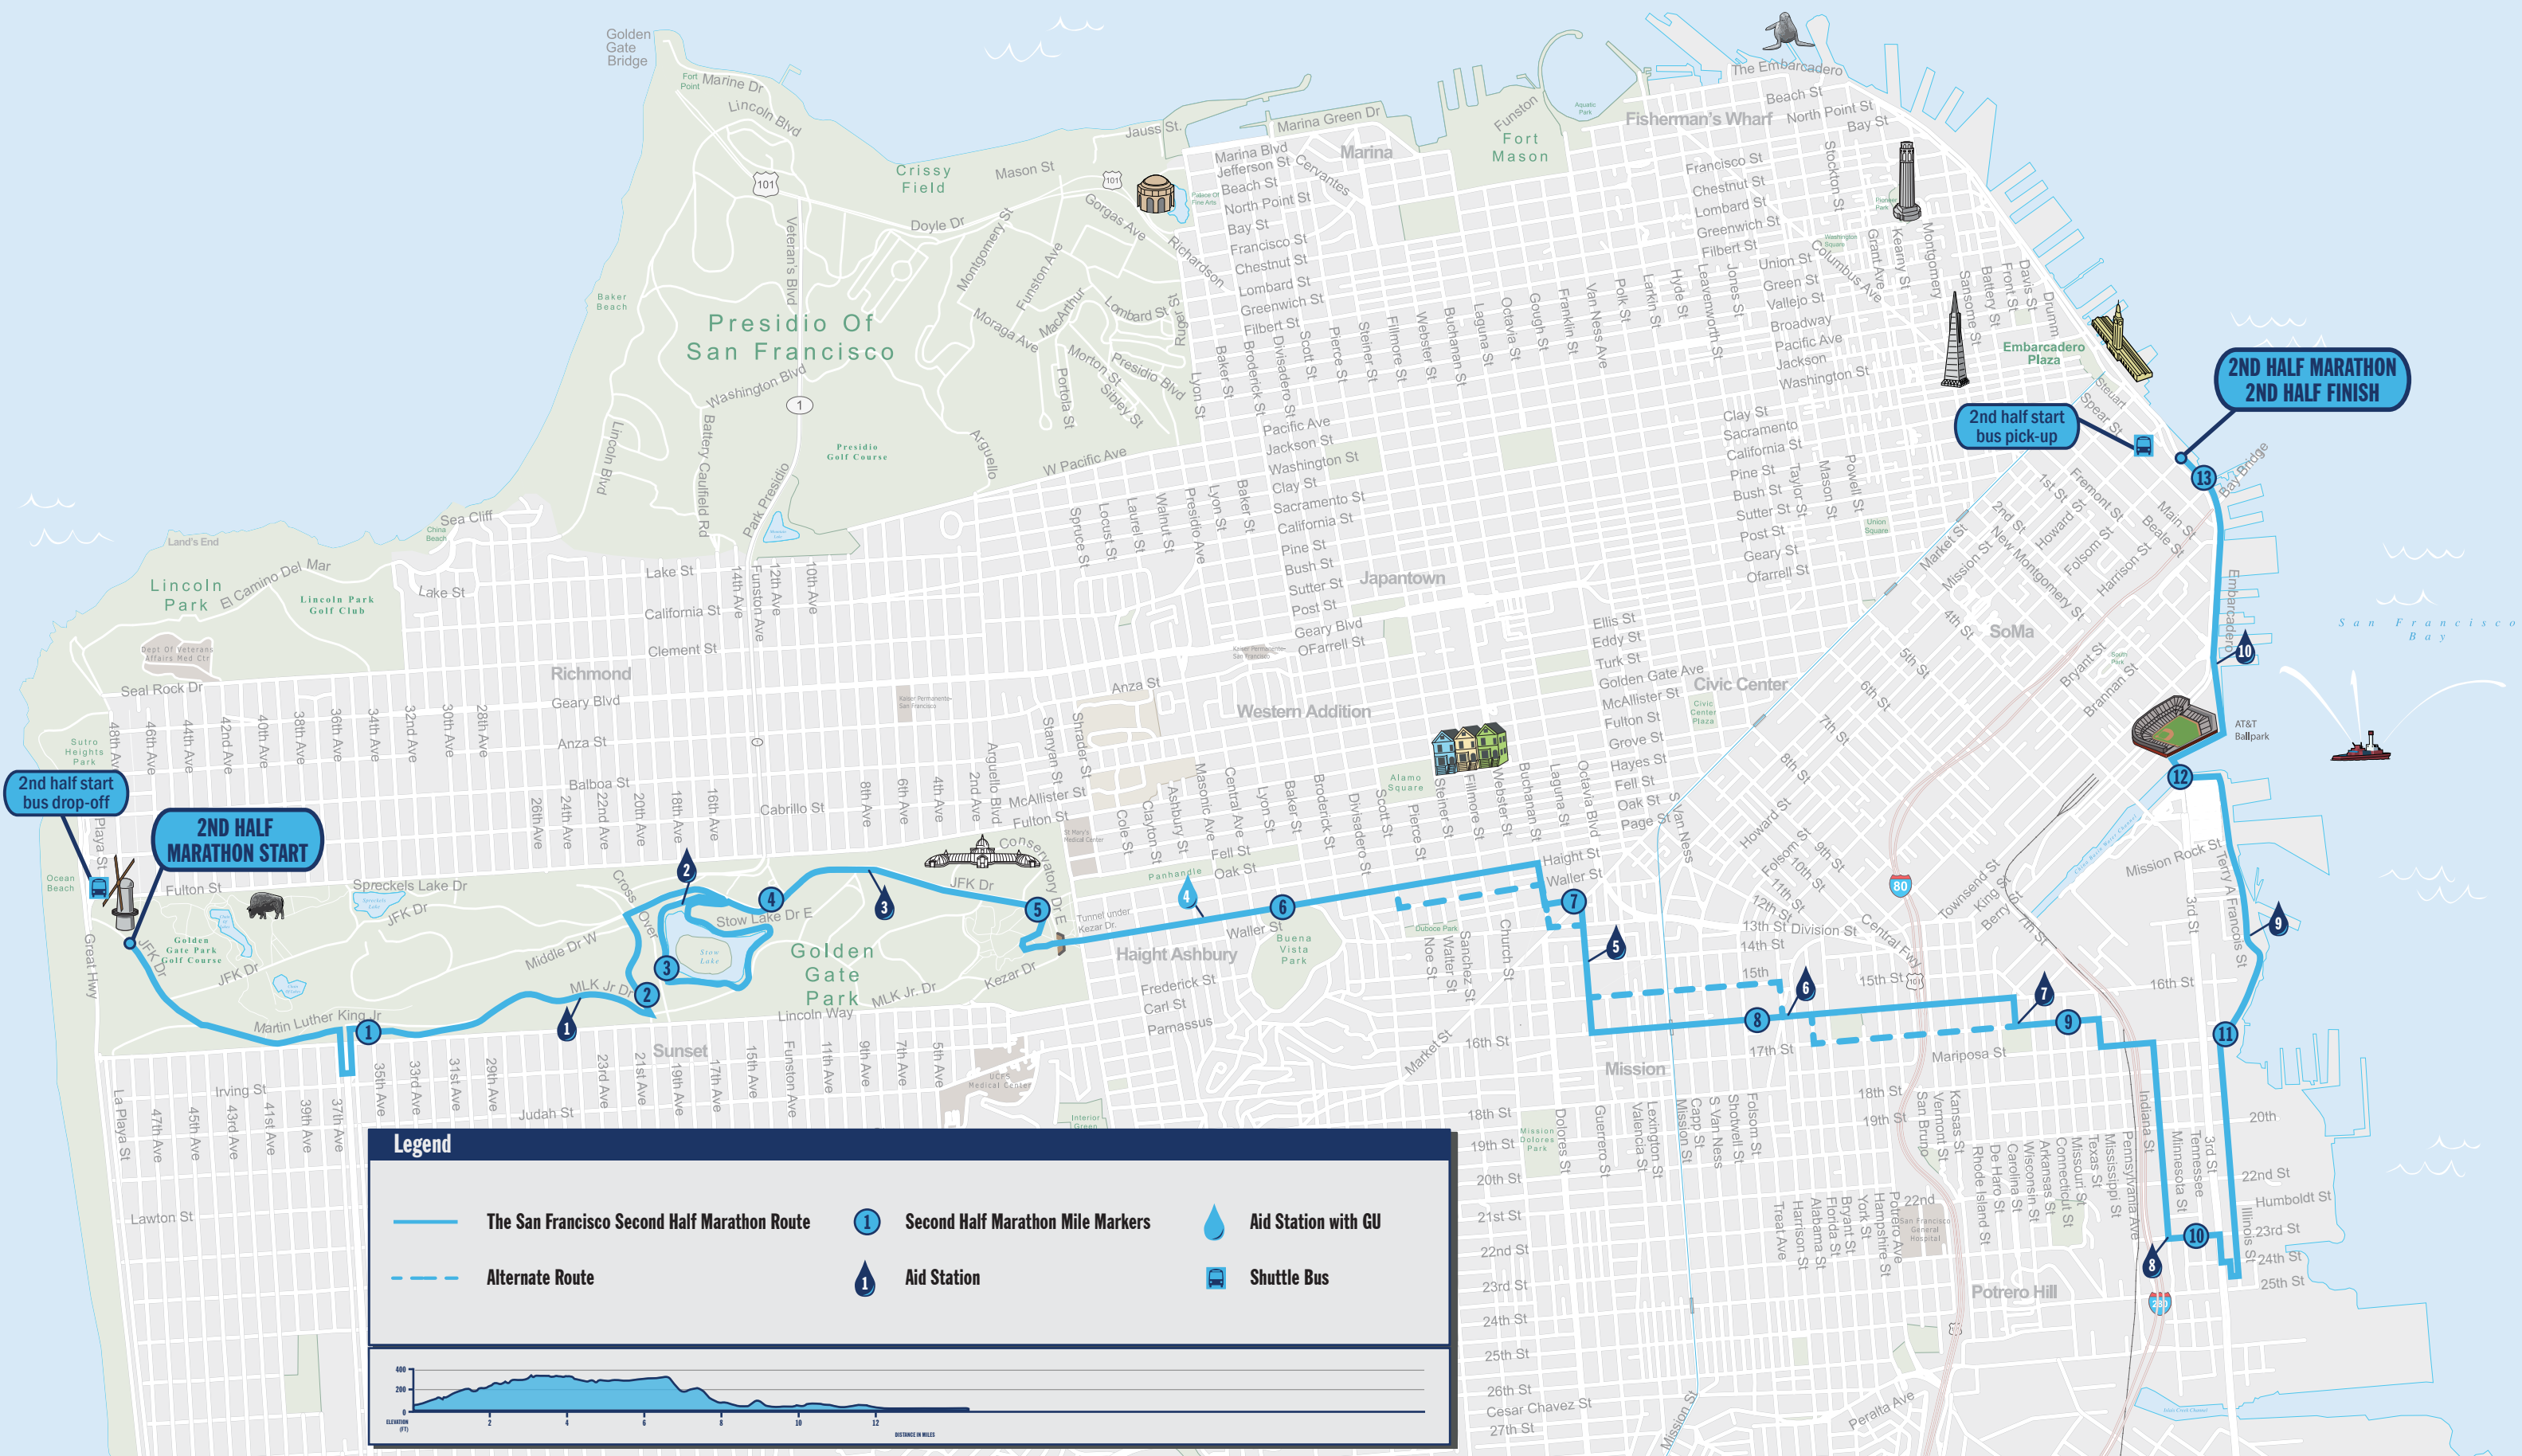

THE SAN FRANCISCO MARATHON®

Legend

- The San Francisco Second Half Marathon Route
- Alternate Route
- Second Half Marathon Mile Markers
- Aid Station with GU
- Aid Station
- Shuttle Bus