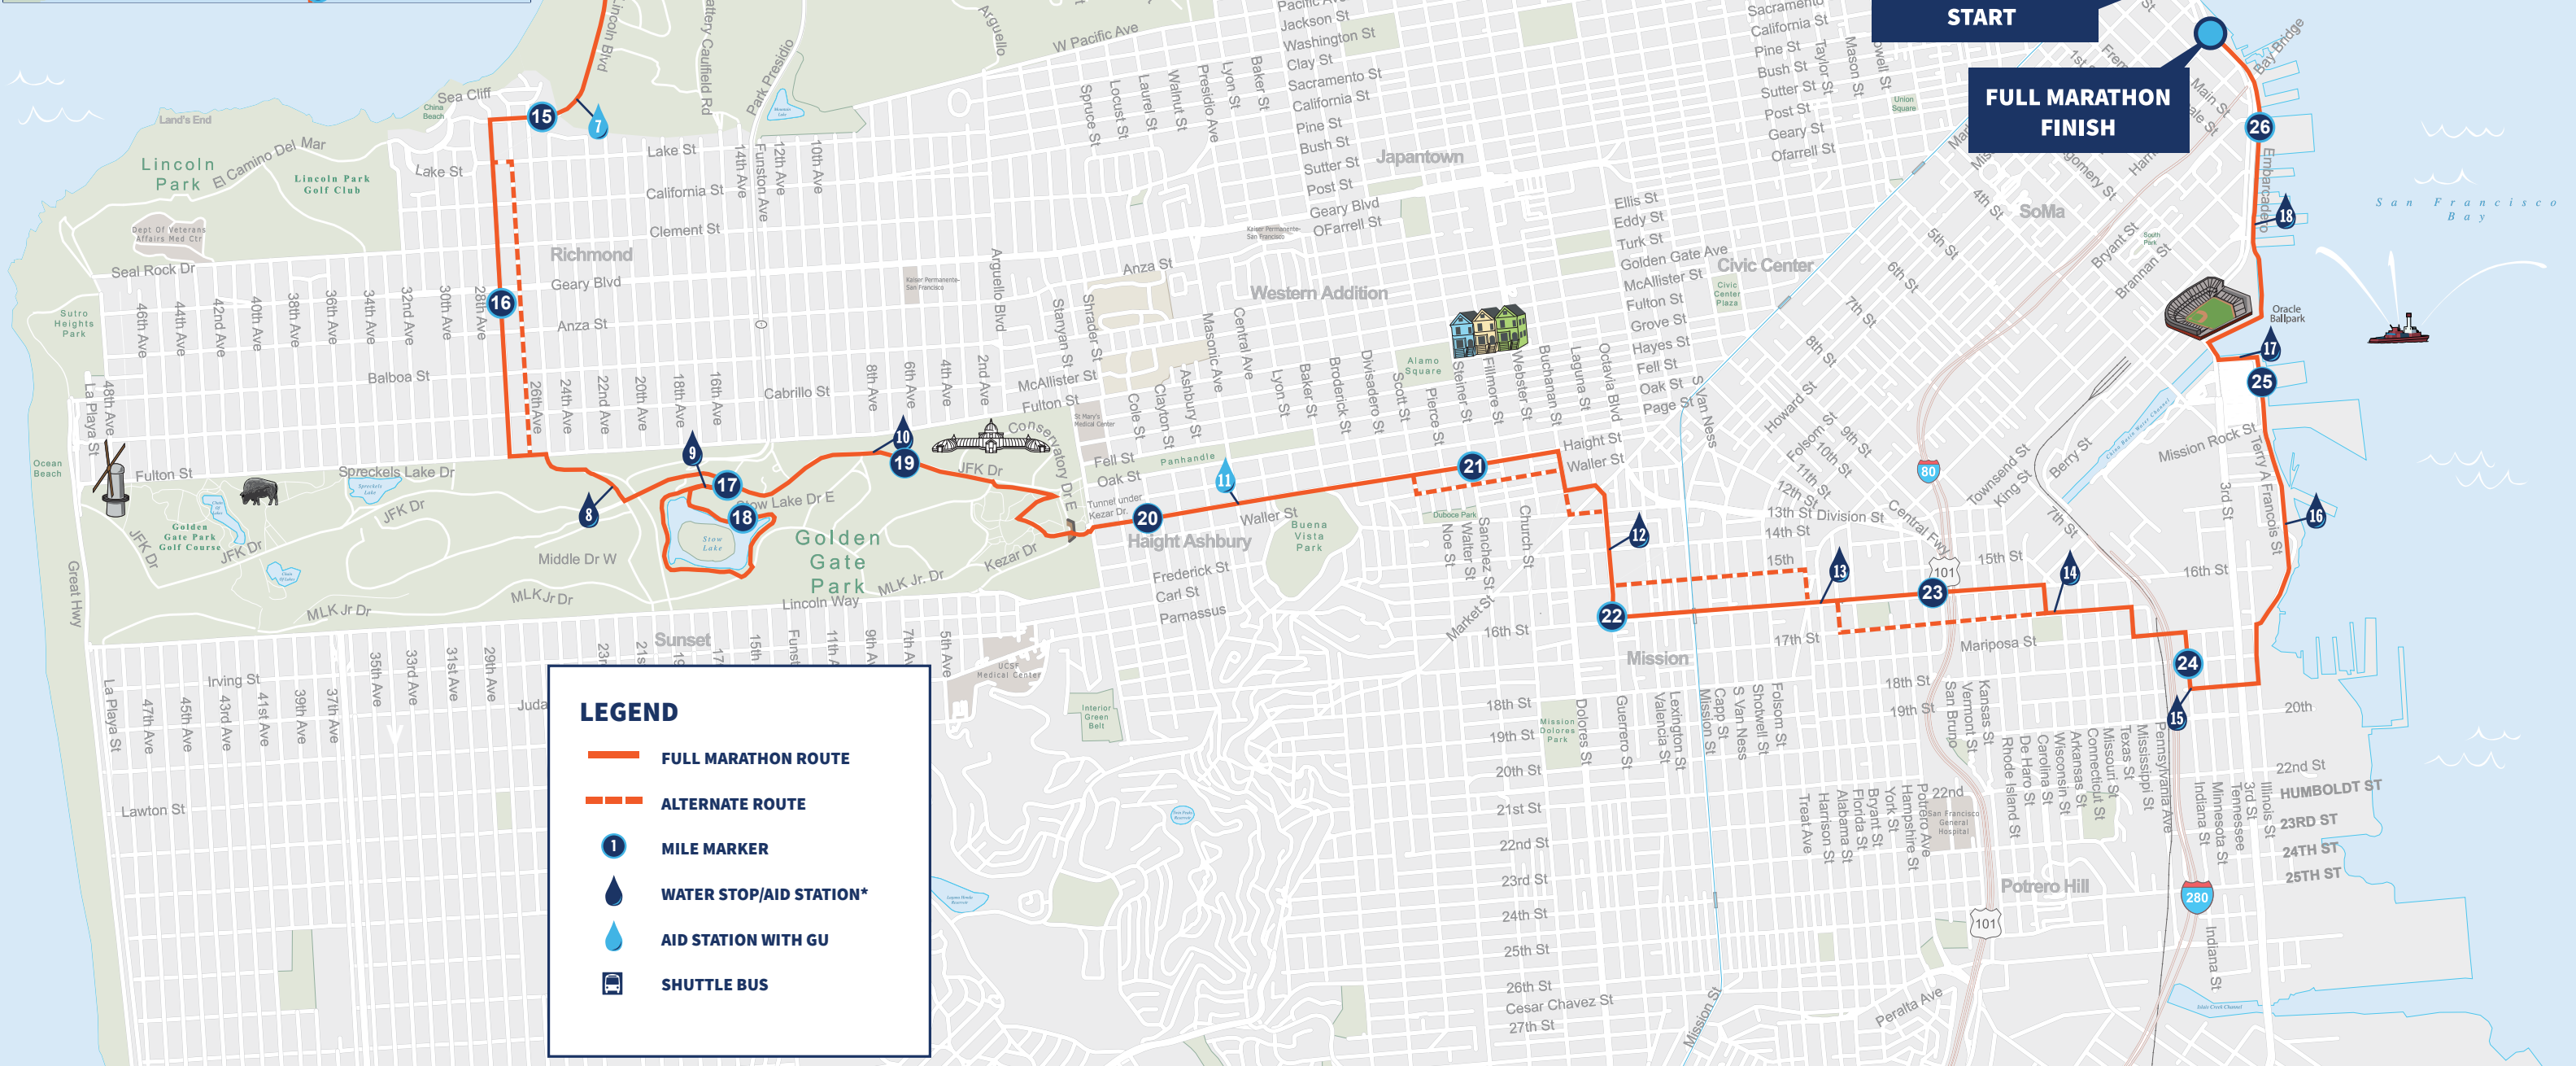

FULL MARATHON

FULL MARATHON START

FULL MARATHON FINISH

LEGEND

- FULL MARATHON ROUTE
- ALTERNATE ROUTE
- MILE MARKER
- WATER STOP/AID STATION*
- AID STATION WITH GU
- SHUTTLE BUS

FULL MARATHON ELEVATION

START ELEVATION

26 FT

MAX ELEVATION

334FT

GAIN

1,700 FT