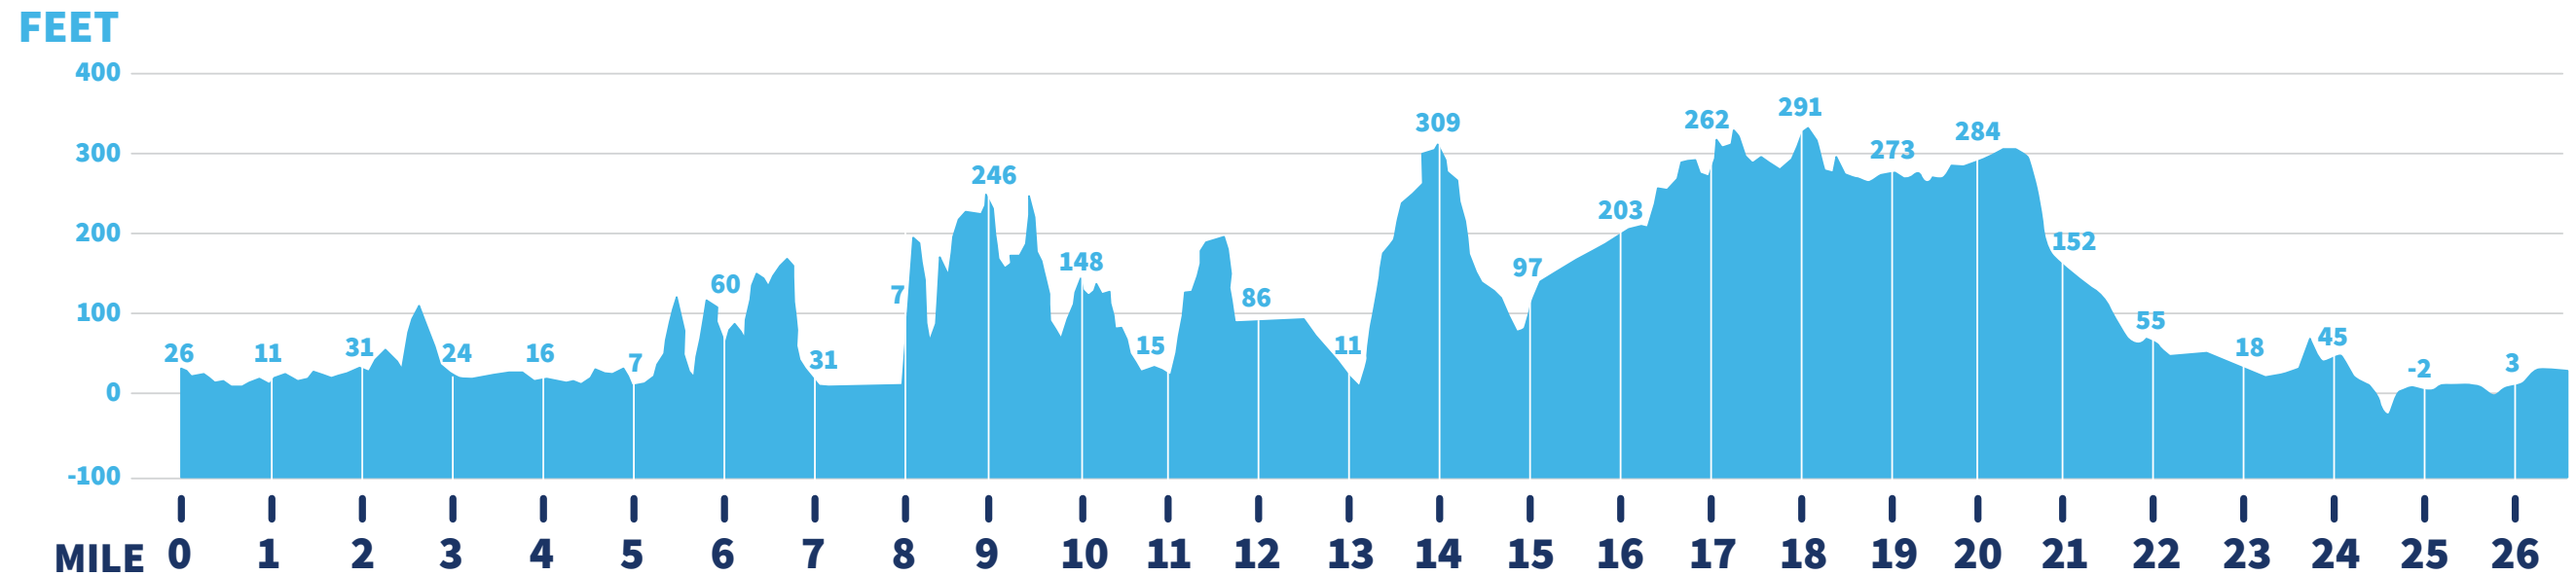

FULL MARATHON

FULL MARATHON START

FULL MARATHON FINISH

LEGEND

- FULL MARATHON ROUTE
- ALTERNATE ROUTE
- MILE MARKER
- WATER STOP/AID STATION*
- AID STATION WITH GU
- SHUTTLE BUS

FULL MARATHON ELEVATION

START ELEVATION

26 FT

MAX ELEVATION

334FT

GAIN

1,700 FT