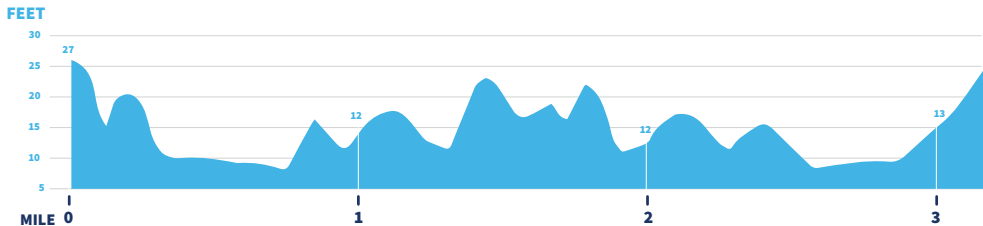

SUNDAY 5K

2021
**SAN FRANCISCO
MARATHON**

5K Finish

5K Start

LEGEND

-  FULL MARATHON ROUTE
-  ALTERNATE ROUTE
-  MILE MARKER
-  WATER STOP/AID STATION*
-  AID STATION WITH GU
-  SHUTTLE BUS

*Additional water stops will be added

San Francisco
Bay

SUNDAY 5K RACE ELEVATION

START ELEVATION

27 FT

MAX ELEVATION

27 FT

GAIN

24 FT