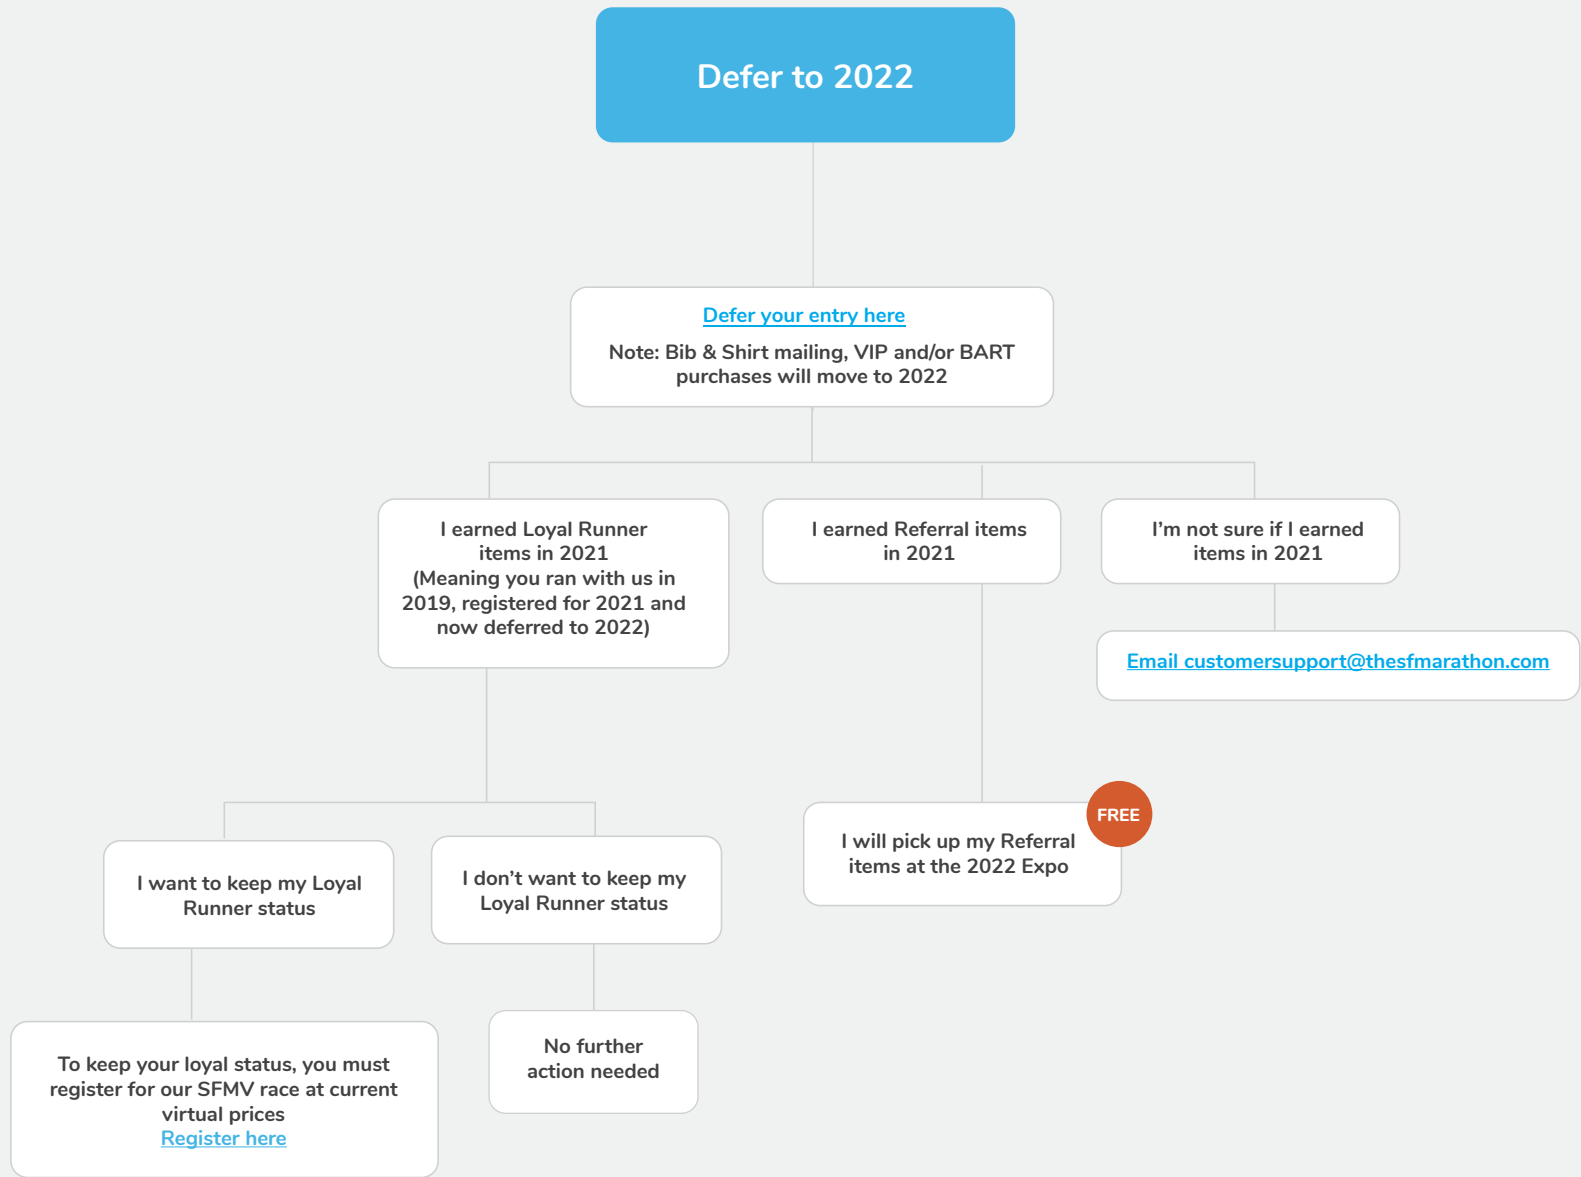

Slower estimated finish time

Faster estimated finish time

You don't have to do anything at the Expo. Please just go to your preferred slower corral on race morning.

Must be done in-person at the Corral Change Table at the Expo. Please bring your bib as it will need to be stamped.

You don't have to do anything at the Expo. Please just go to your preferred slower corral on race morning.

Must be done in-person at the Corral Change Table at the Expo. Please bring your bib as it will need to be stamped.

I registered to run the 2021 Virtual Race and I want to...