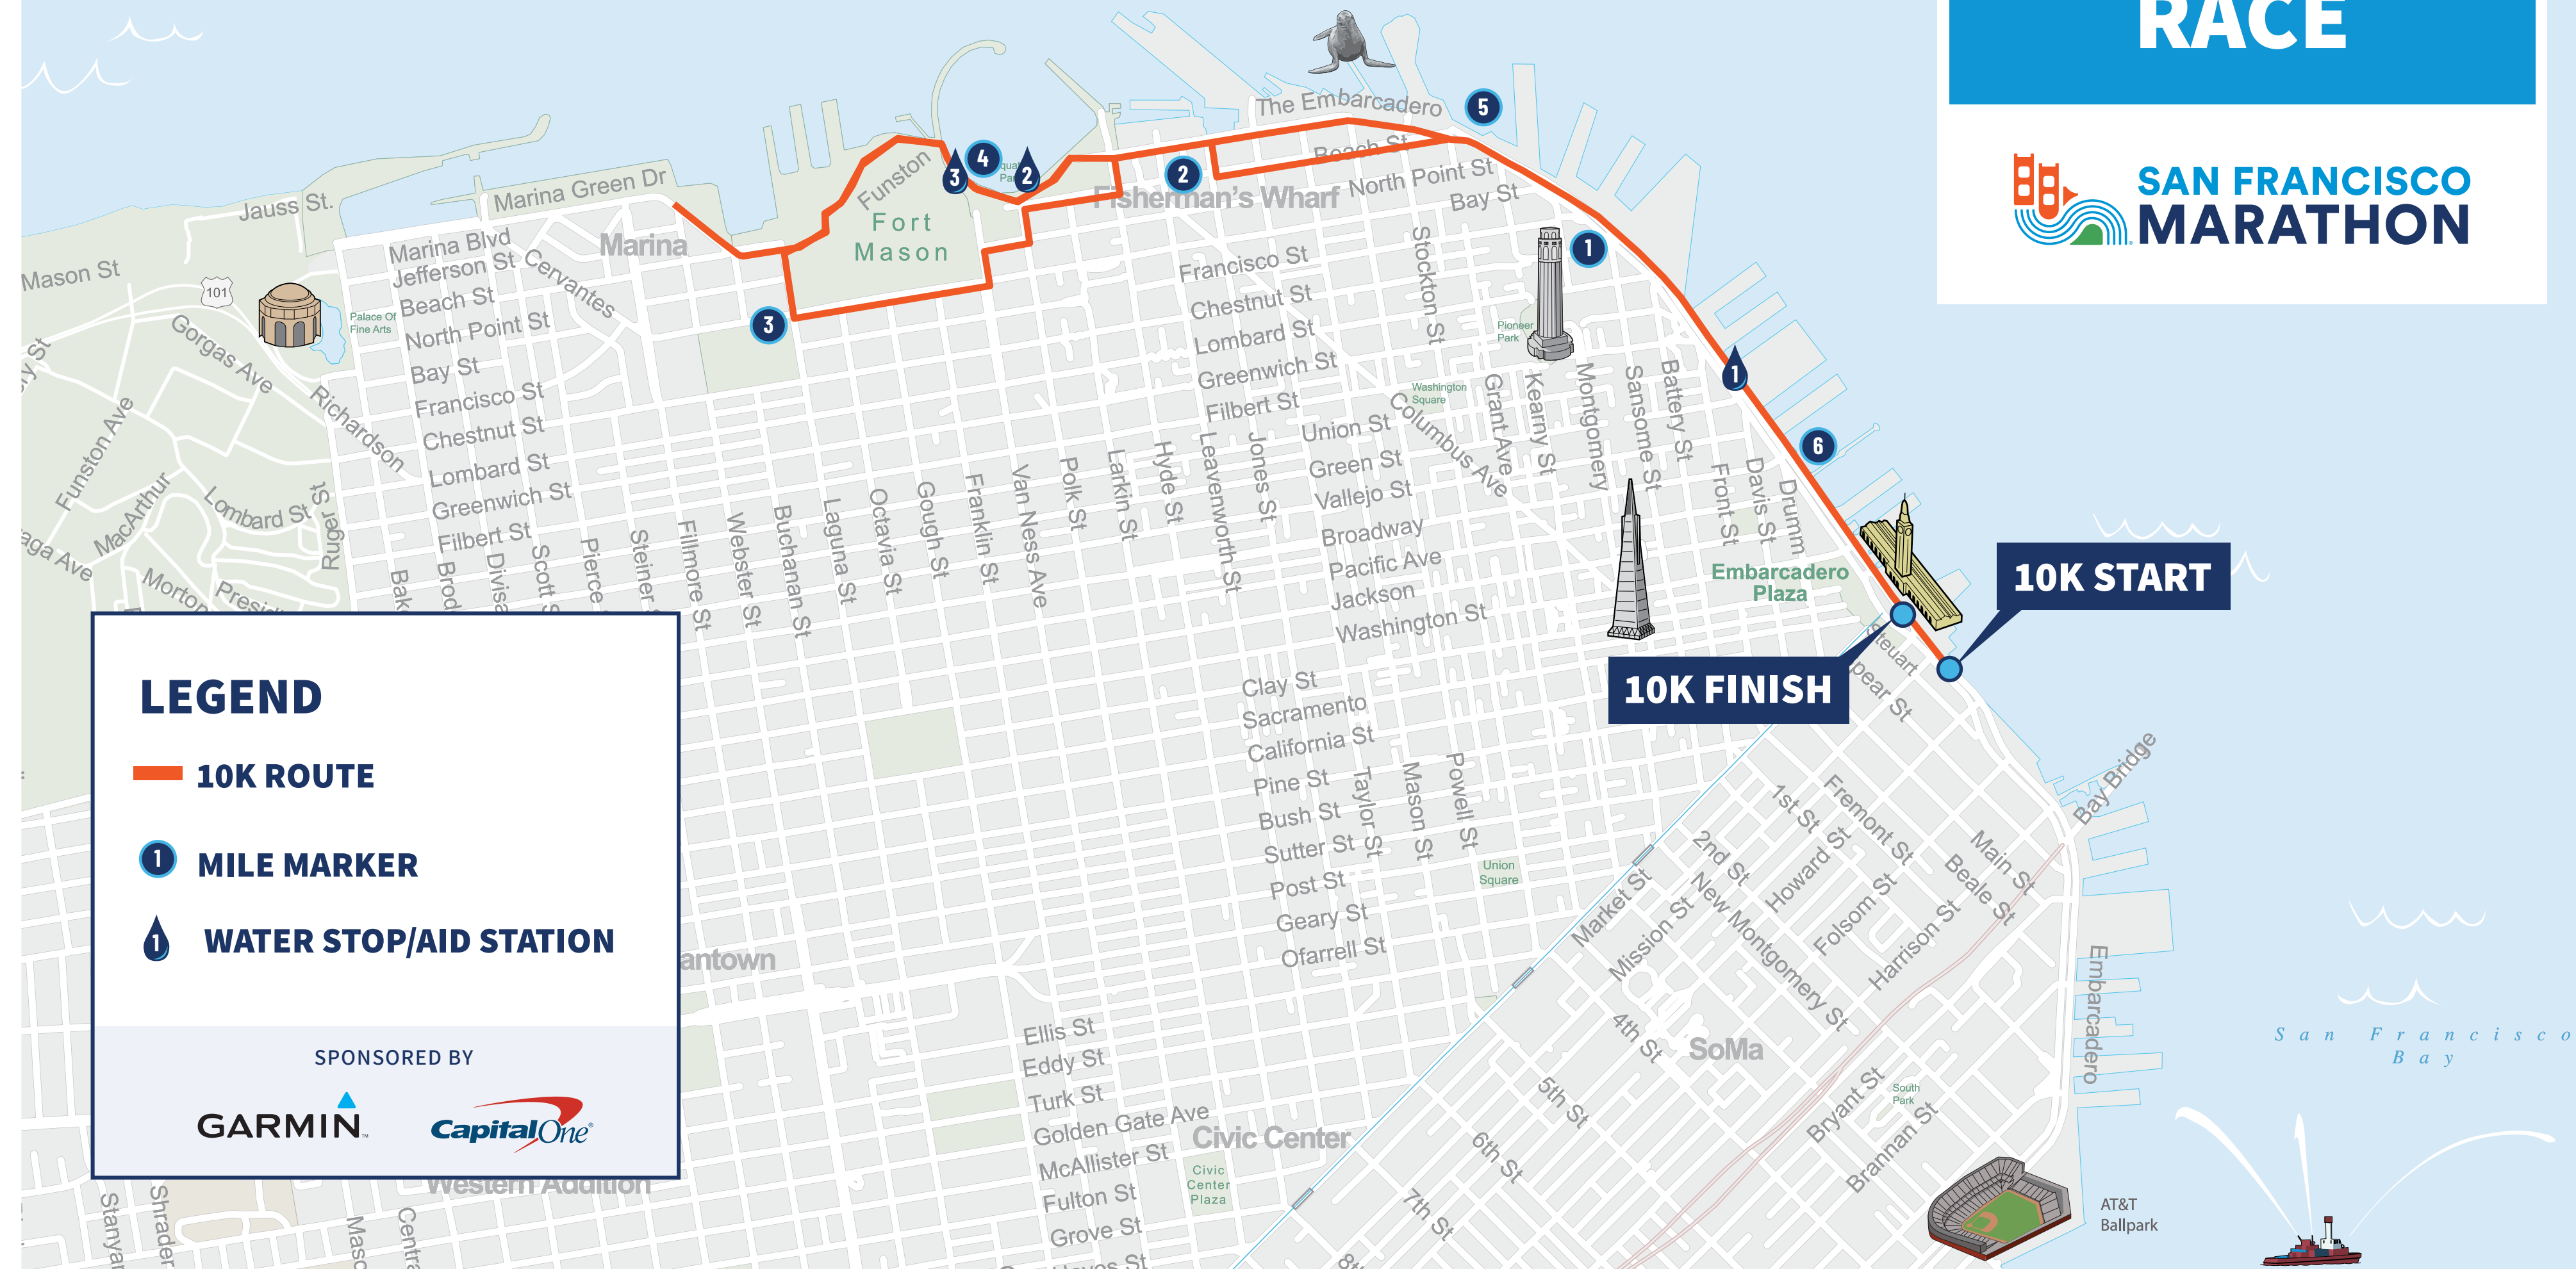

# 10K RACE

## LEGEND

- 10K ROUTE
- MILE MARKER
- WATER STOP/AID STATION

SPONSORED BY

10K START

10K FINISH

San Francisco Bay

AT&T Ballpark