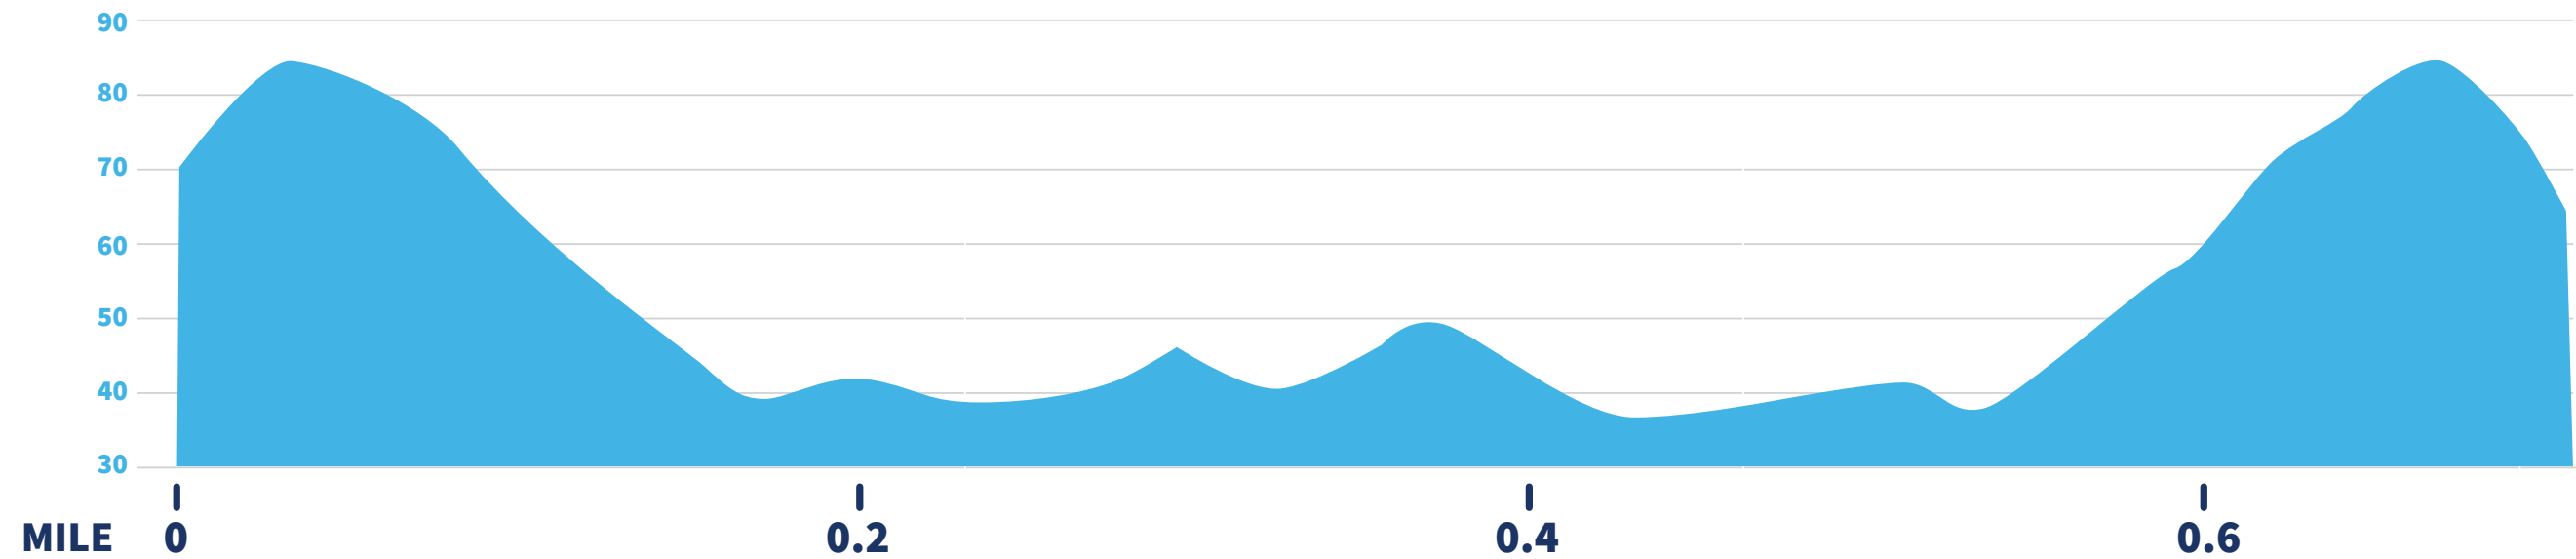

FAMILY LOLLIPOP 1K

START & FINISH

Hostelling International - Fisherman's Wharf

Parking, Van Ness Ave

LOLLIPOP 1K RUN ELEVATION

FEET

START ELEVATION

70 FT

MAX ELEVATION

85FT