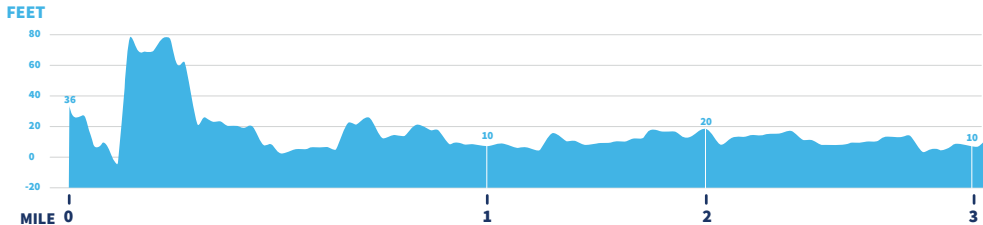

# SUNDAY 5K

SAN FRANCISCO  
MARATHON

**5K Finish**

**5K Start**

San Francisco  
Bay

## SUNDAY 5K RACE ELEVATION

START ELEVATION

**36 FT**

MAX ELEVATION

**79 FT**

GAIN

**58 FT**