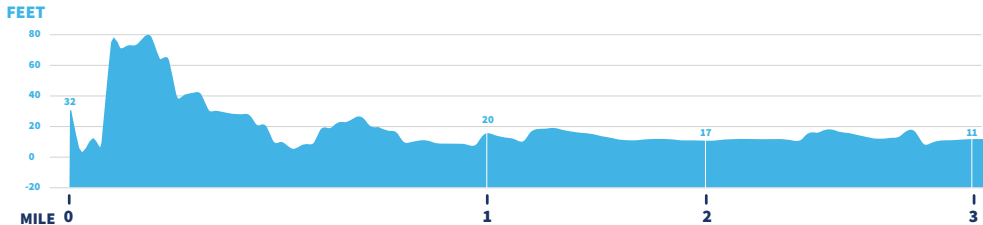

SUNDAY 5K

SAN FRANCISCO
MARATHON

5K Finish

5K Start

LEGEND

-  SUN 5K ROUTE
-  MILE MARKER
-  WATER STOP/AID STATION

SPONSORED BY

San Francisco
Bay

SUNDAY 5K RACE ELEVATION

START ELEVATION

32 FT

MAX ELEVATION

79 FT

GAIN

61 FT