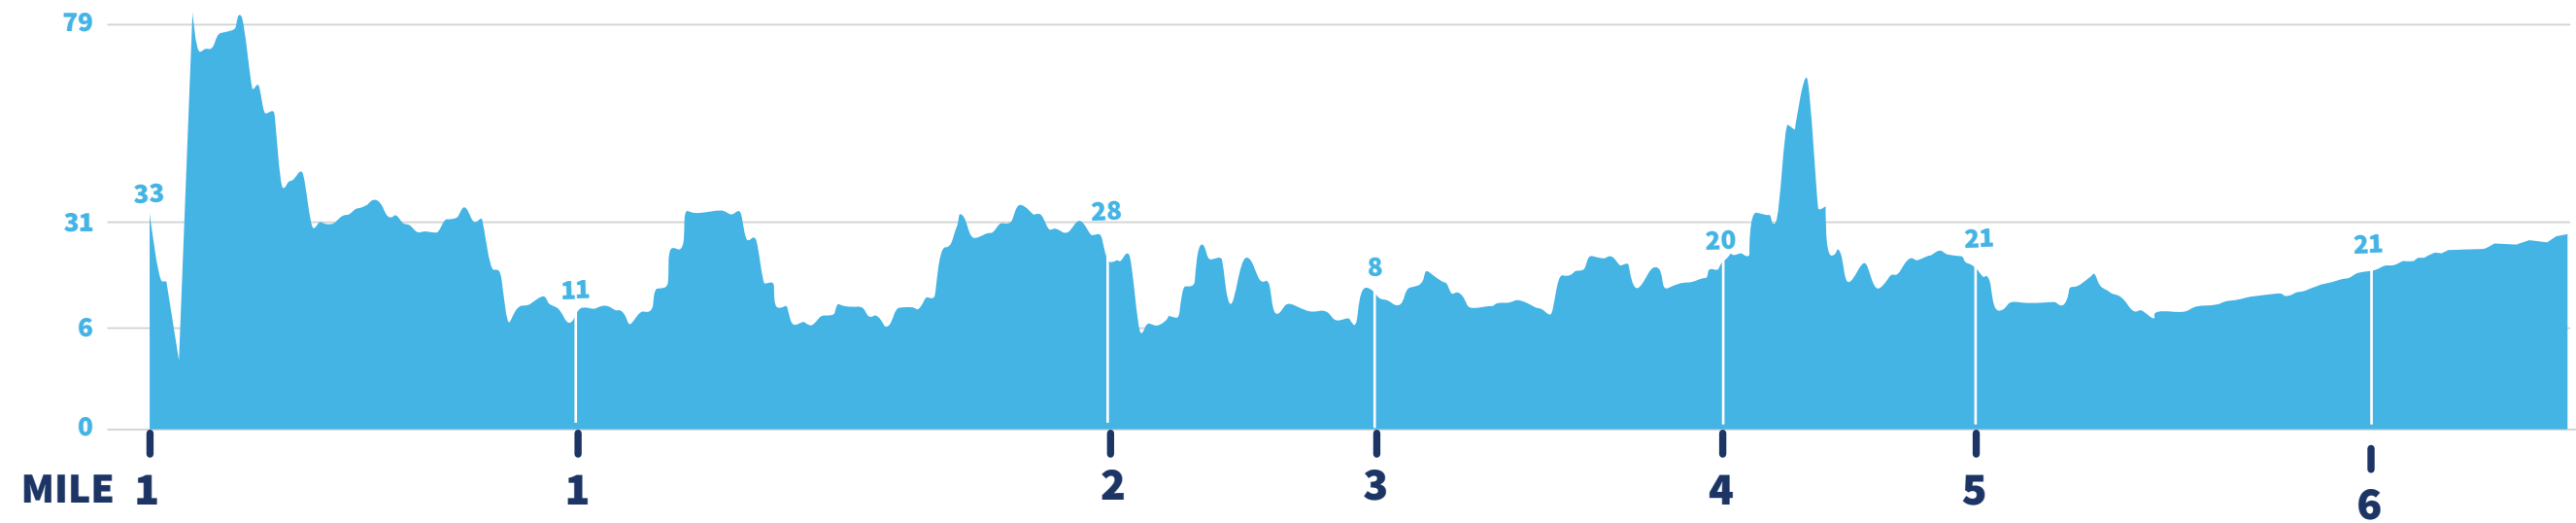

10K RACE

LEGEND

10K ROUTE

MILE MARKER

WATER STOP/AID STATION

SPONSORED BY

10K RACE ELEVATION

FEET

START ELEVATION

33 FT

MAX ELEVATION

79 FT

GAIN

127 FT