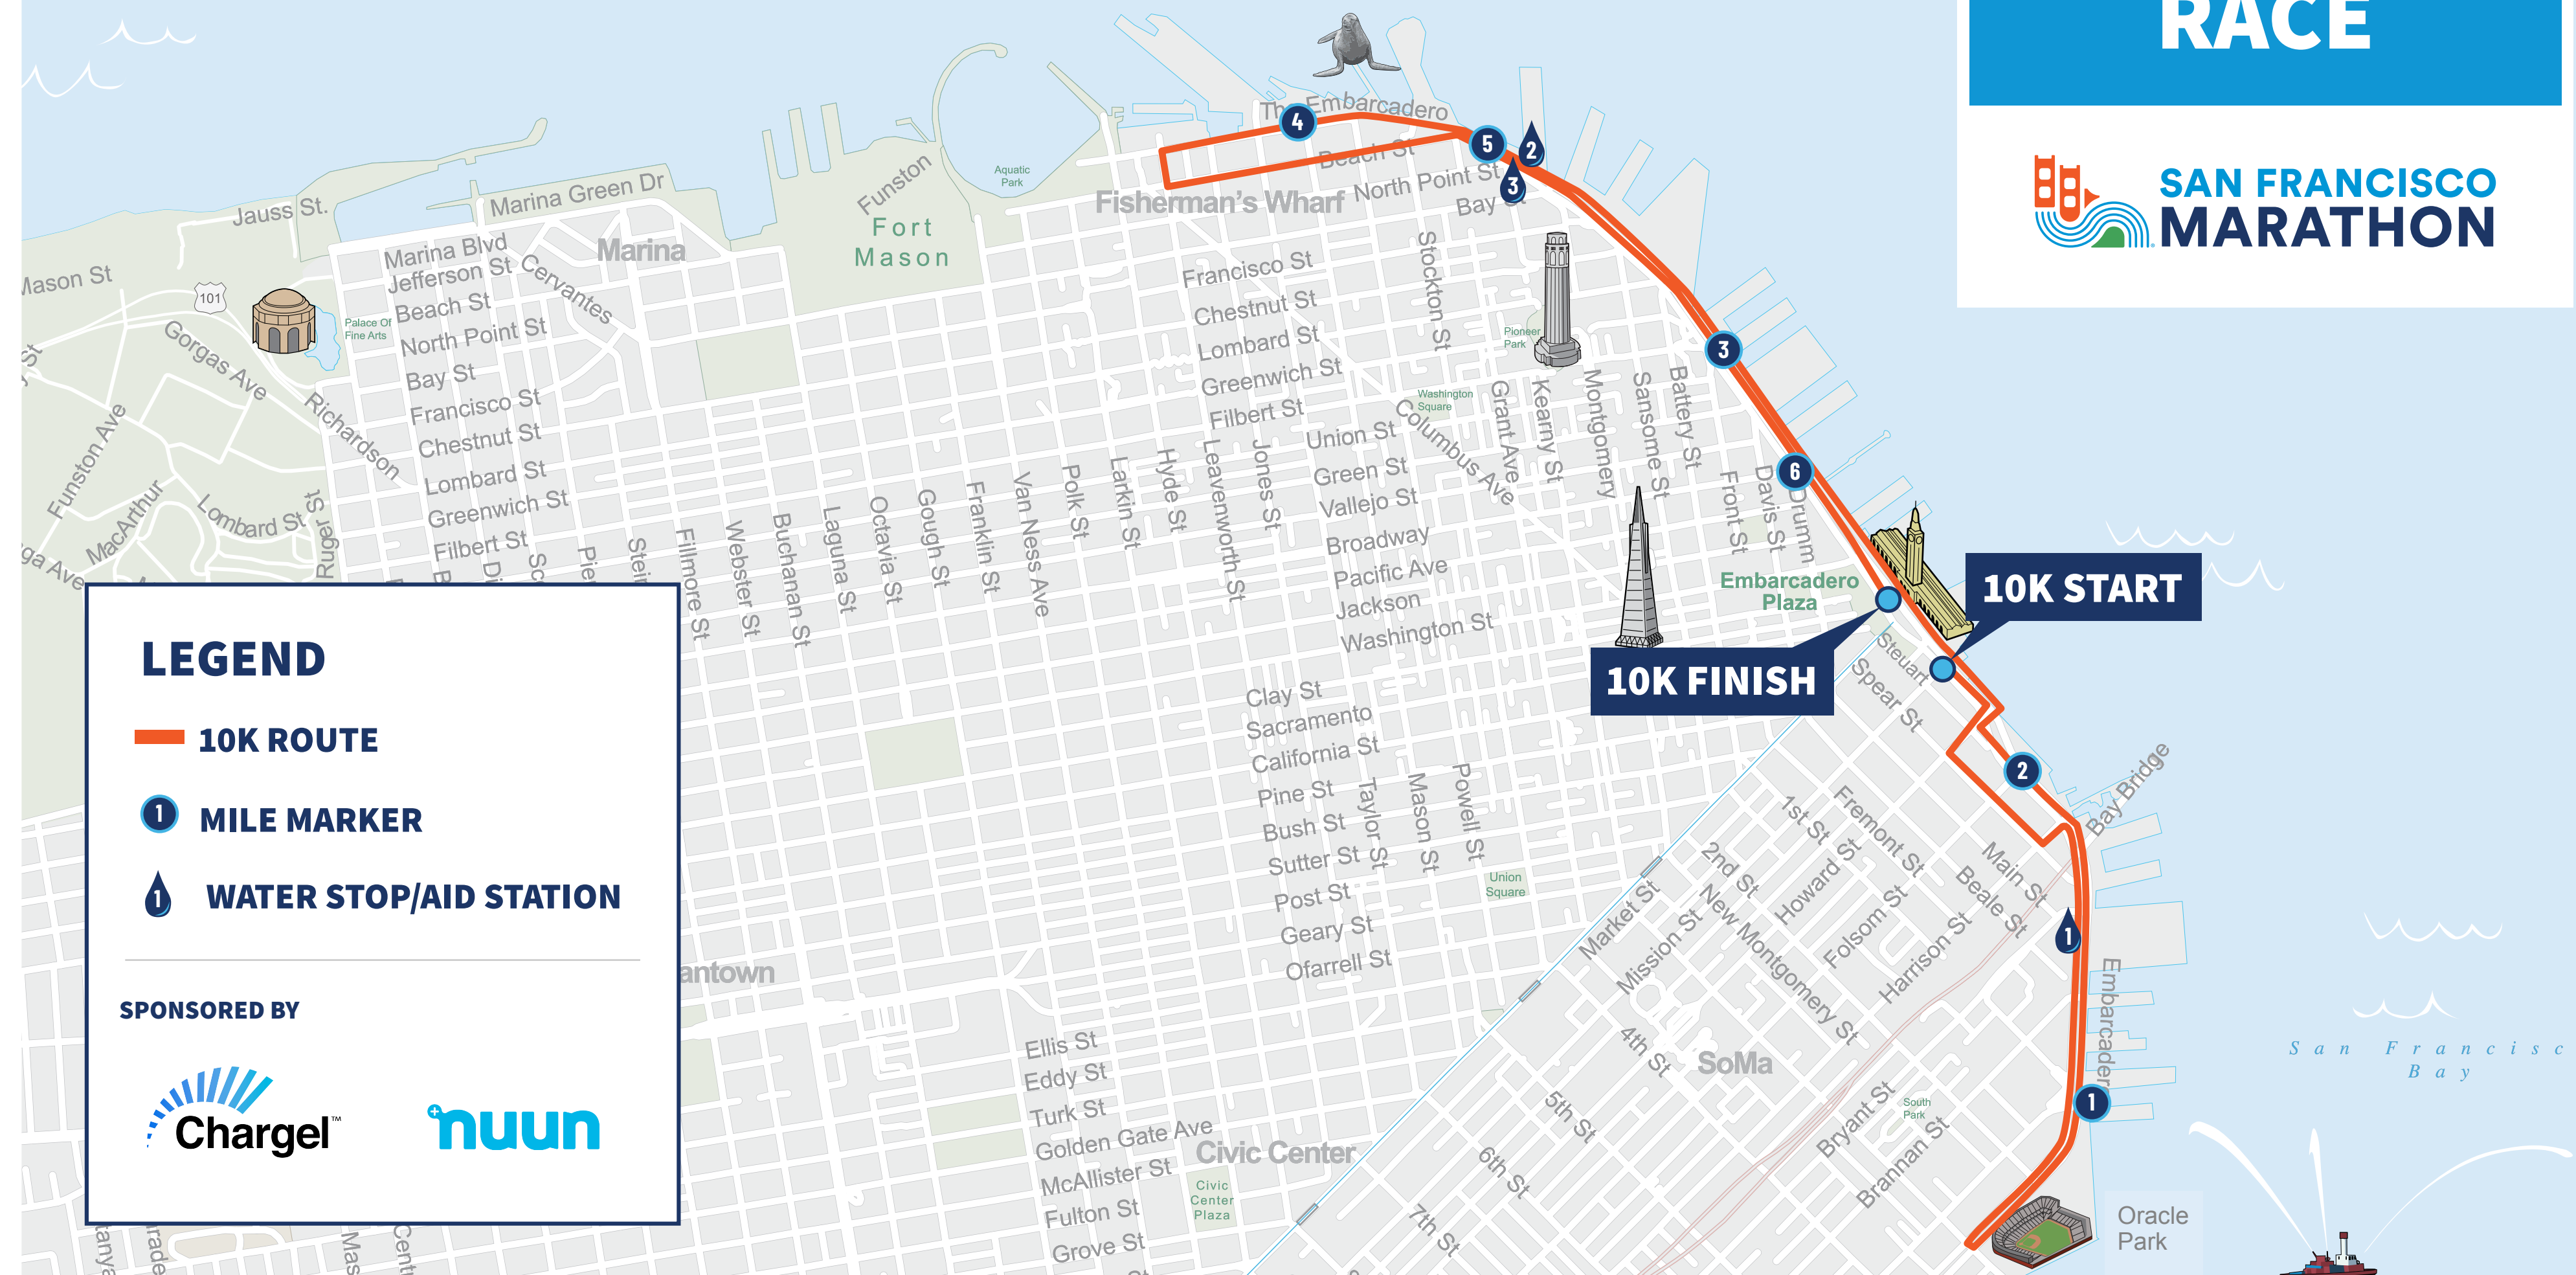

10K RACE

LEGEND

10K ROUTE

MILE MARKER

WATER STOP/AID STATION

SPONSORED BY

10K RACE ELEVATION

FEET