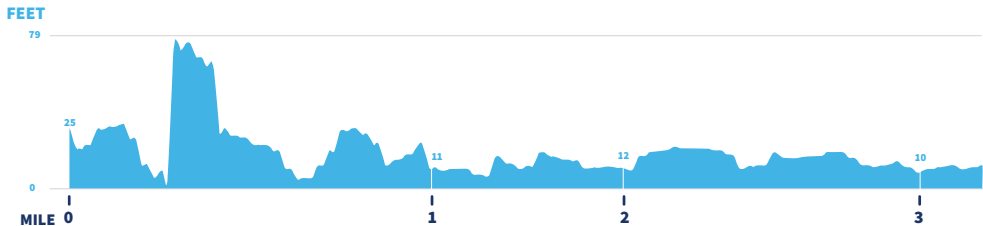

SUNDAY 5K

SAN FRANCISCO
MARATHON

5K Finish

5K Start

LEGEND

-  SUN 5K ROUTE
-  MILE MARKER
-  WATER STOP/AID STATION

SPONSORED BY

San Francisco
Bay

SUNDAY 5K RACE ELEVATION

START ELEVATION

25 FT

MAX ELEVATION

76 FT

GAIN

56 FT