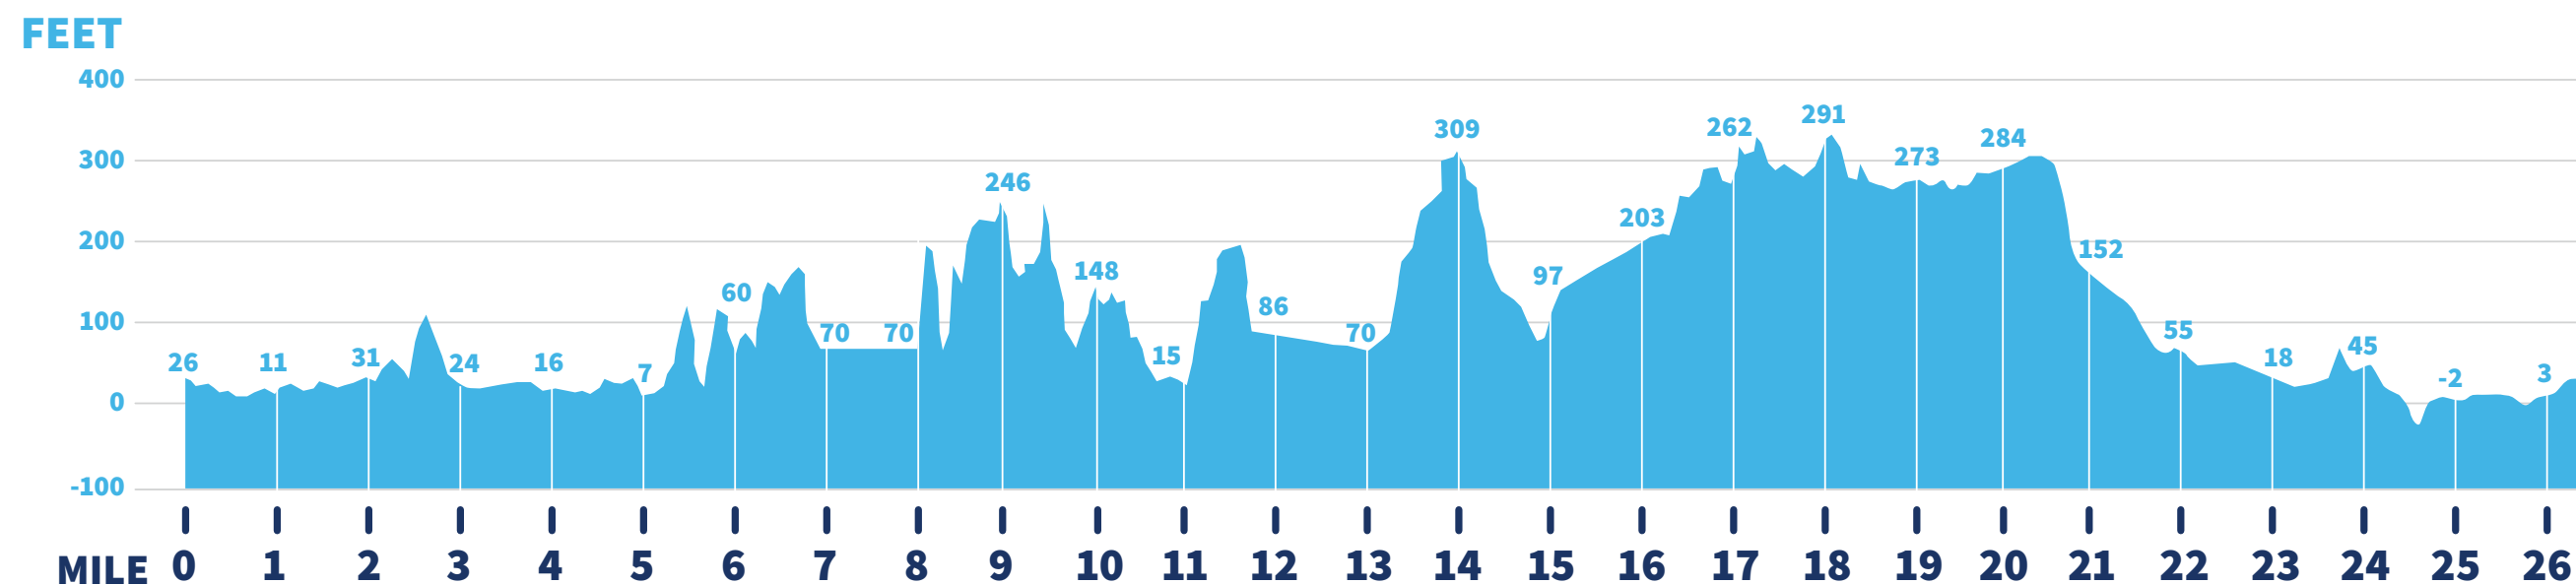

FULL MARATHON

FULL MARATHON START

FULL MARATHON FINISH

LEGEND

-  FULL MARATHON ROUTE
-  ALTERNATE ROUTE
-  MILE MARKER
-  WATER STOP/AID STATION
-  AID STATION WITH CHARGEL
-  SHUTTLE BUS

SPONSORED BY

FULL MARATHON ELEVATION

START ELEVATION

26 FT

MAX ELEVATION

334FT

GAIN

1,700 FT