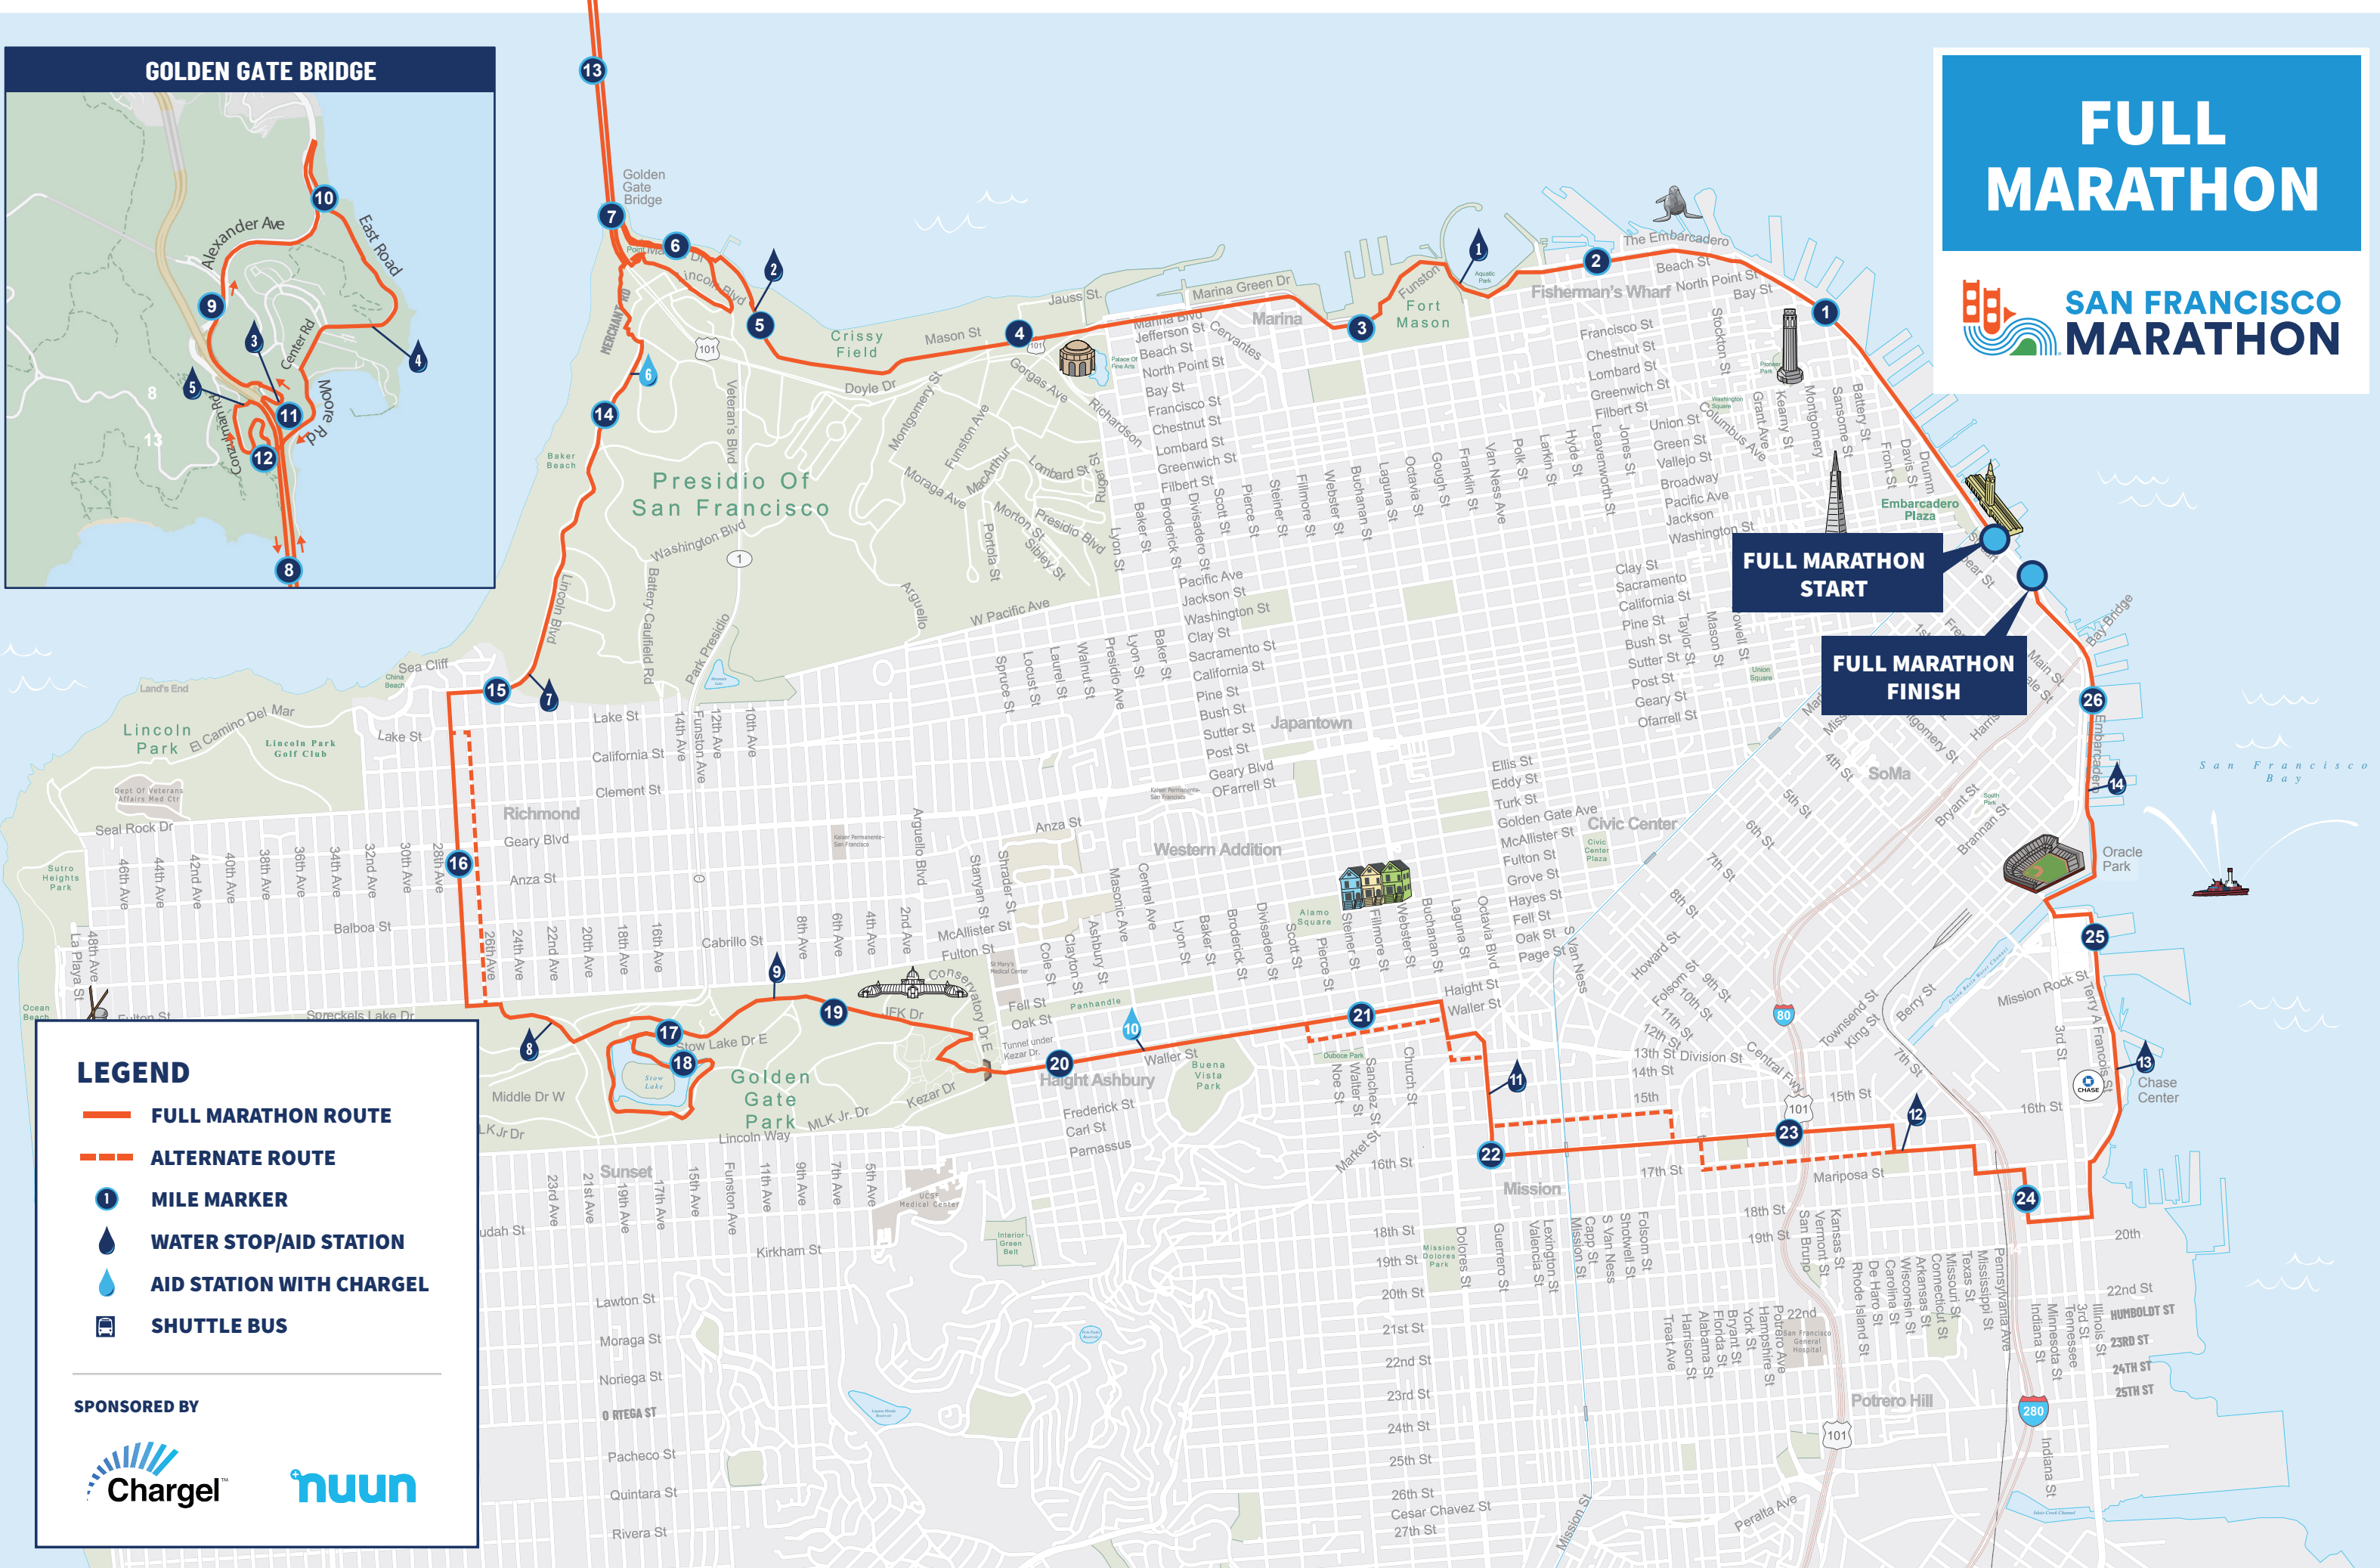

FULL MARATHON

FULL MARATHON START

FULL MARATHON FINISH

LEGEND

-  FULL MARATHON ROUTE
-  ALTERNATE ROUTE
-  MILE MARKER
-  WATER STOP/AID STATION
-  AID STATION WITH CHARGEL
-  SHUTTLE BUS

SPONSORED BY

FULL MARATHON ELEVATION

START ELEVATION

26 FT

MAX ELEVATION

334FT

GAIN

1,700 FT