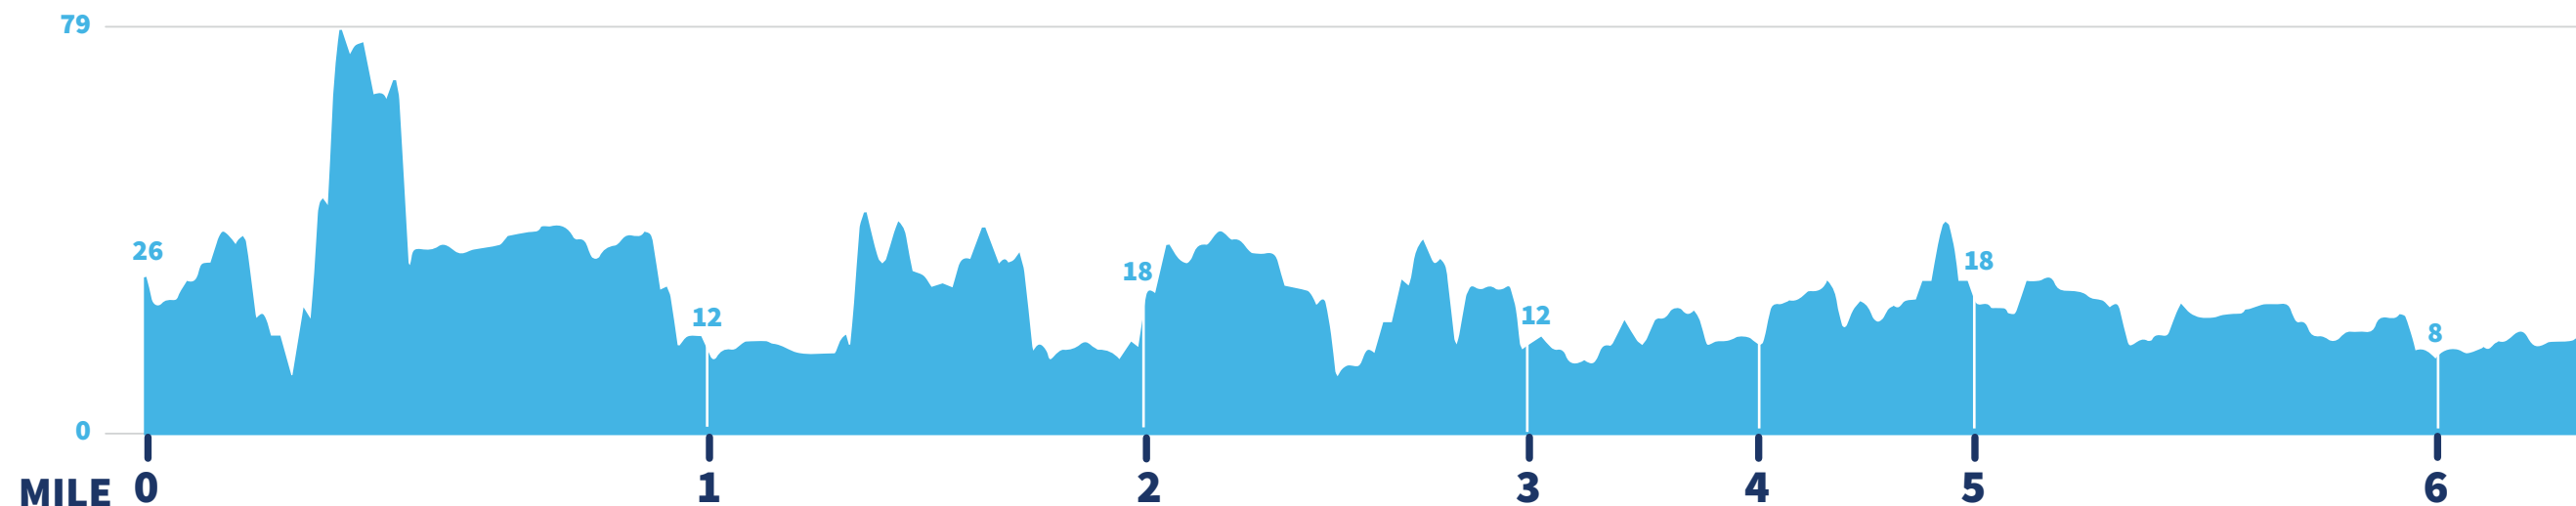

10K RACE

LEGEND

- 10K ROUTE
- MILE MARKER
- WATER STOP/AID STATION

10K RACE ELEVATION

FEET

START ELEVATION

26 FT

MAX ELEVATION

73 FT

GAIN

119 FT